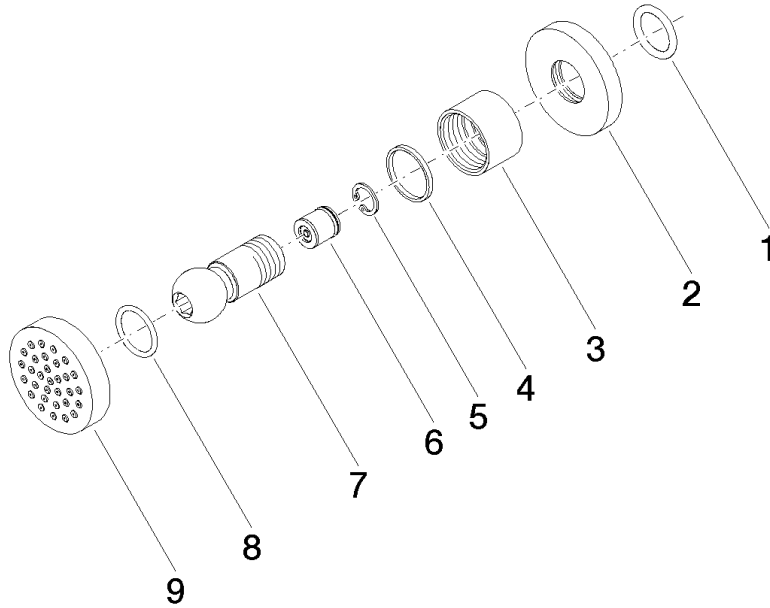

Body spray without volume control - Durabrass (23kt Gold)

TARA

28 528 979

- spray head Ø 55mm
- ball-joint pivotable through 25° (in any direction)
- HORIZONTAL RAIN, max. flow rate 7 l/min (at 3 bar)
- with anti-scale system
- rosette Ø 55 mm
- 1/2" connection

Fits: TARA, LISSÉ, VAIA, META

	Durabrass (23kt Gold)	28 528 979-09
	Chrome	28 528 979-00
	Brushed Platinum	28 528 979-06
	Platinum	28 528 979-08
	Dark Chrome	28 528 979-19
	Light Gold	28 528 979-26
	Brushed Light Gold	28 528 979-27
	Brushed Durabrass (23kt Gold)	28 528 979-28
	Matte Black	28 528 979-33
	Brushed Bronze	28 528 979-42
	Brushed Champagne (22kt Gold)	28 528 979-46
	Champagne (22kt Gold)	28 528 979-47
	Brushed Chrome	28 528 979-93
	Brushed Dark Platinum	28 528 979-99

Recommended miscellaneous

- Concealed wall elbow -** 35 085 970 90
- max. recess depth 163 mm
 - min. recess depth 90 mm

28 528 979

mm [inches]

Flow rate chart

Certificates

LGA_38652.

28 528 979

Spare parts list

No.	Item Number	Name	Quantity used	Delivery time
1	90 14 10 026 00 90	seal	1	2
2	09 27 22 019-09	092722019-09	1	60
3	09 23 30 026-09	nut	1	40
4	09 14 15 010 90	ring	1	2
5	09 16 01 014 90	ring	1	2
6	90 23 01 147 00 90	back-flow preventer	1	2
7	09 21 40 016-09	connection	1	40
8	09 14 10 015 90	seal	1	2
9	90 12 05 027 00-09	casing (completely)	1	-