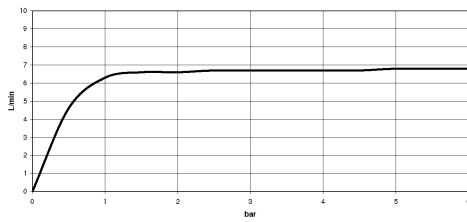

Recommended miscellaneous

- Concealed wall elbow -** 35 085 970 90
- max. recess depth 163 mm
 - min. recess depth 90 mm

28 528 979

mm [inches]

Flow rate chart

Certificates

LGA_38652.

28 528 979