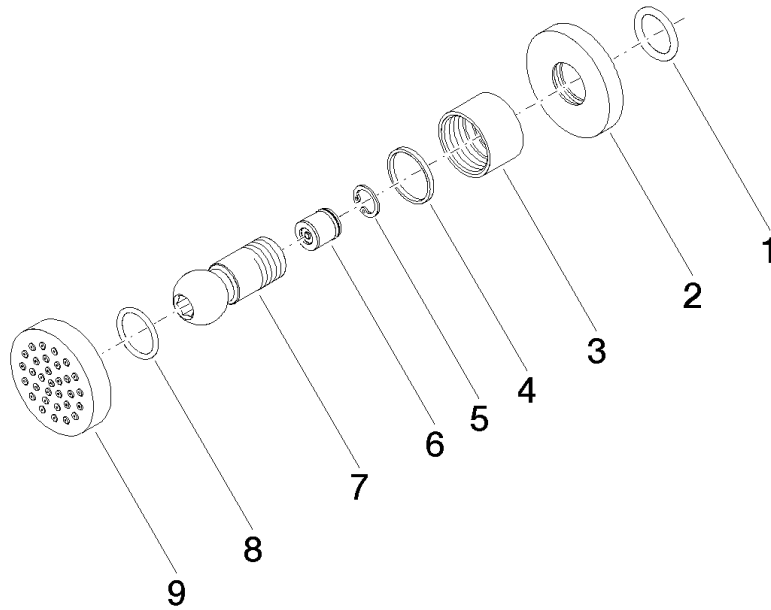

Body spray without volume control - Dark Chrome

TARA

28 528 979

- spray head Ø 55mm
- ball-joint pivotable through 25° (in any direction)
- HORIZONTAL RAIN, max. flow rate 7 l/min (at 3 bar)
- with anti-scale system
- rosette Ø 55 mm
- 1/2" connection

Fits: TARA, LISSÉ, VAIA, META

	Dark Chrome	28 528 979-19
	Chrome	28 528 979-00
	Brushed Platinum	28 528 979-06
	Platinum	28 528 979-08
	Durabrand (23kt Gold)	28 528 979-09
	Light Gold	28 528 979-26
	Brushed Light Gold	28 528 979-27
	Brushed Durabrand (23kt Gold)	28 528 979-28
	Matte Black	28 528 979-33
	Brushed Bronze	28 528 979-42
	Brushed Champagne (22kt Gold)	28 528 979-46
	Champagne (22kt Gold)	28 528 979-47
	Brushed Chrome	28 528 979-93
	Brushed Dark Platinum	28 528 979-99

Recommended miscellaneous

- Concealed wall elbow -** 35 085 970 90
- max. recess depth 163 mm
 - min. recess depth 90 mm

28 528 979

mm [inches]

Flow rate chart

Certificates

LGA_38652.

28 528 979

Spare parts list

No.	Item Number	Name	Quantity used	Delivery time
1	90 14 10 026 00 90	seal	1	2
2	09 27 22 019-19	rosette	1	20
3	09 23 30 026-19	nut	1	20
4	09 14 15 010 90	ring	1	2
5	09 16 01 014 90	ring	1	2
6	90 23 01 147 00 90	back-flow preventer	1	2
7	09 21 40 016-19	connection	1	20
8	09 14 10 015 90	seal	1	2
9	90 12 05 027 00-19	casing (completely)	1	20