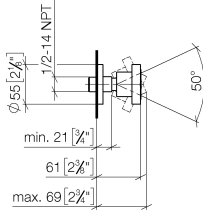

Body spray without volume control - Dark Chrome

TARA

28 528 979

- spray head Ø 55mm
- ball-joint pivotable through 25° (in any direction)
- HORIZONTAL RAIN, max. flow rate 7 l/min (at 3 bar)
- with anti-scale system
- rosette Ø 55 mm
- 1/2" connection

Recommended miscellaneous

- Concealed wall elbow -** 35 085 970 90
- max. recess depth 163 mm
 - min. recess depth 90 mm

28 528 979

mm [inches]

Flow rate chart

Certificates

LGA_38652.

28 528 979