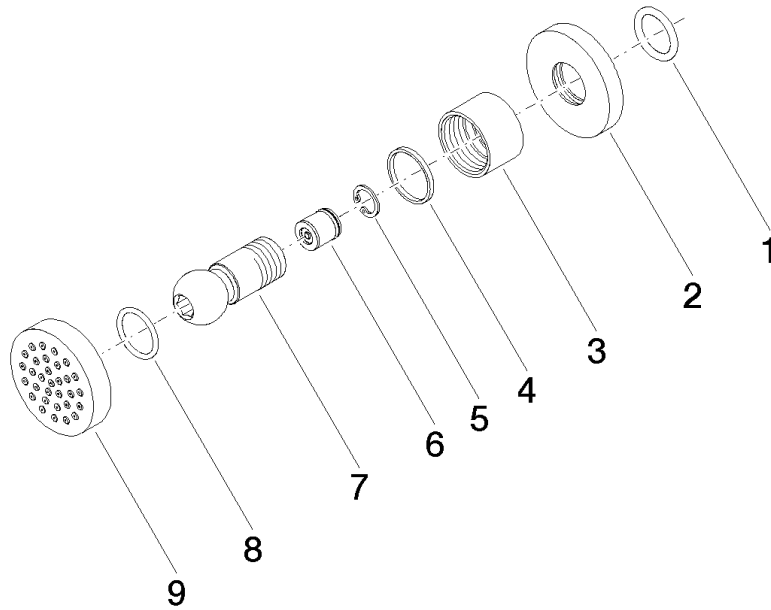

Body spray without volume control - Brushed Bronze

TARA

28 528 979

- spray head Ø 55mm
- ball-joint pivotable through 25° (in any direction)
- HORIZONTAL RAIN, max. flow rate 7 l/min (at 3 bar)
- with anti-scale system
- rosette Ø 55 mm
- 1/2" connection

Fits: TARA, LISSÉ, VAIA, META

	Brushed Bronze	28 528 979-42
	Chrome	28 528 979-00
	Brushed Platinum	28 528 979-06
	Platinum	28 528 979-08
	Durabronze (23kt Gold)	28 528 979-09
	Dark Chrome	28 528 979-19
	Light Gold	28 528 979-26
	Brushed Light Gold	28 528 979-27
	Brushed Durabronze (23kt Gold)	28 528 979-28
	Matte Black	28 528 979-33
	Brushed Champagne (22kt Gold)	28 528 979-46
	Champagne (22kt Gold)	28 528 979-47
	Brushed Chrome	28 528 979-93
	Brushed Dark Platinum	28 528 979-99

Recommended miscellaneous

- Concealed wall elbow -** 35 085 970 90
- min. recess depth 90 mm
 - max. recess depth 163 mm

28 528 979

mm [inches]

Flow rate chart

Certificates

LGA_38652.

28 528 979

Spare parts list

No.	Item Number	Name	Quantity used	Delivery time
1	90 14 10 026 00 90	seal	1	2
2	09 27 22 019-42	rosette	1	60
3	09 23 30 026-42	nut	1	60
4	09 14 15 010 90	ring	1	2
5	09 16 01 014 90	ring	1	2
6	90 23 01 147 00 90	back-flow preventer	1	2
7	09 21 40 016-42	connection	1	60
8	09 14 10 015 90	seal	1	2
9	90 12 05 027 00-42	casing (completely)	1	30