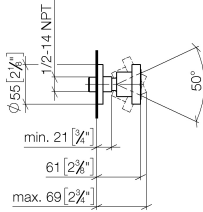

Body spray without volume control - Brushed Bronze

TARA

28 528 979

- spray head Ø 55mm
- ball-joint pivotable through 25° (in any direction)
- HORIZONTAL RAIN, max. flow rate 7 l/min (at 3 bar)
- with anti-scale system
- rosette Ø 55 mm
- 1/2" connection

Fits: TARA, LISSÉ, VAIA, META

	Brushed Bronze	28 528 979-42
	Chrome	28 528 979-00
	Brushed Platinum	28 528 979-06
	Platinum	28 528 979-08
	Durabronze (23kt Gold)	28 528 979-09
	Dark Chrome	28 528 979-19
	Light Gold	28 528 979-26
	Brushed Light Gold	28 528 979-27
	Brushed Durabronze (23kt Gold)	28 528 979-28
	Matte Black	28 528 979-33
	Brushed Champagne (22kt Gold)	28 528 979-46
	Champagne (22kt Gold)	28 528 979-47
	Brushed Chrome	28 528 979-93
	Brushed Dark Platinum	28 528 979-99

Recommended miscellaneous

- Concealed wall elbow -** 35 085 970 90
- min. recess depth 90 mm
 - max. recess depth 163 mm

28 528 979

mm [inches]

Flow rate chart

Certificates

LGA_38652.

28 528 979

Spare parts list

No.	Item Number	Name	Quantity used	Delivery time
1	90 14 10 026 00 90	seal	1	2
2	09 27 22 019-42	rosette	1	60
3	09 23 30 026-42	nut	1	60
4	09 14 15 010 90	ring	1	2
5	09 16 01 014 90	ring	1	2
6	90 23 01 147 00 90	back-flow preventer	1	2
7	09 21 40 016-42	connection	1	60
8	09 14 10 015 90	seal	1	2
9	90 12 05 027 00-42	casing (completely)	1	30