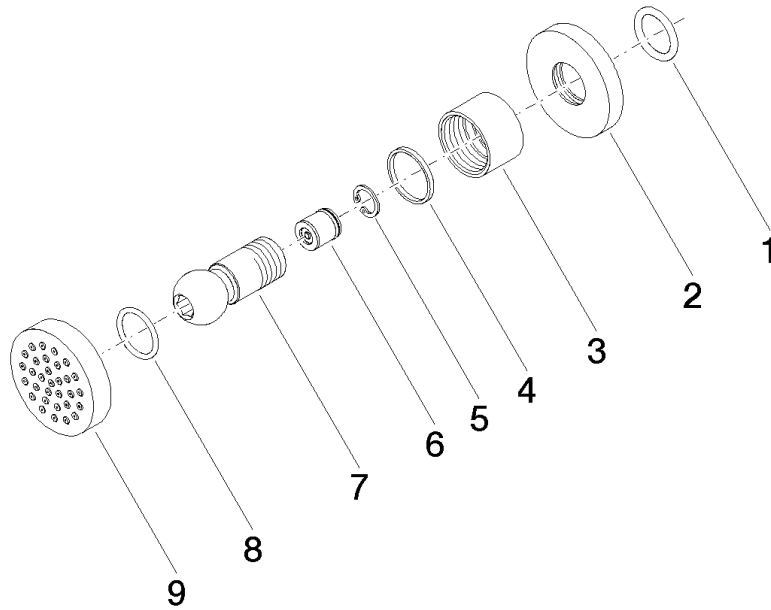

**Body spray without volume control - Brushed Chrome**

TARA

28 528 979

- spray head Ø 55mm
- ball-joint pivotable through 25° (in any direction)
- HORIZONTAL RAIN, max. flow rate 7 l/min (at 3 bar)
- with anti-scale system
- rosette Ø 55 mm
- 1/2" connection

**Recommended miscellaneous**

- Concealed wall elbow -** 35 085 970 90
- max. recess depth 163 mm
  - min. recess depth 90 mm

28 528 979

mm [inches]

### Flow rate chart

### Spare parts list

No.	Item Number	Name	Quantity used	Delivery time
1	90 14 10 026 00 90	seal	1	2
2	09 27 22 019-93	rosette	1	20
3	09 23 30 026-93	nut	1	20
4	09 14 15 010 90	ring	1	2
5	09 16 01 014 90	ring	1	2
6	90 23 01 147 00 90	back-flow preventer	1	2
7	09 21 40 016-93	connection	1	20
8	09 14 10 015 90	seal	1	2
9	90 12 05 027 00-93	casing ( completely )	1	20