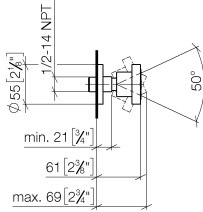

**Body spray without volume control - Brushed Chrome**

TARA

28 528 979

- spray head Ø 55mm
- ball-joint pivotable through 25° (in any direction)
- HORIZONTAL RAIN, max. flow rate 7 l/min (at 3 bar)
- with anti-scale system
- rosette Ø 55 mm
- 1/2" connection

**Recommended miscellaneous**

- Concealed wall elbow -** 35 085 970 90
- max. recess depth 163 mm
  - min. recess depth 90 mm

28 528 979

mm [inches]

### Flow rate chart