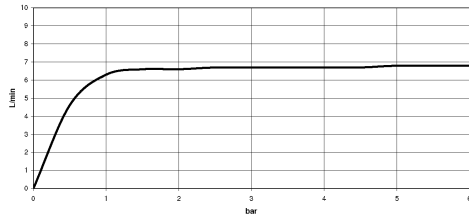

MADISON Rain shower with wall fixing FlowReduce 200 mm - Brushed Platinum

MADISON

28 544 977

- 435mm projection
- rain shower Ø 200 mm
- rain flow
- max. flow 7 l/min
- Function from: 6.5 l/min
- rosette Ø 55 mm
- 1/2" connection
- with anti-scale system
- This product can help a building meet the requirements of Green Building Rating Systems, e.g. LEED®, BREEAM®, DGNB

	Brushed Platinum	28 544 977-06
	Chrome	28 544 977-00
	Platinum	28 544 977-08
	Durabress (23kt Gold)	28 544 977-09
	Brushed Durabress (23kt Gold)	28 544 977-28
	Brushed Dark Platinum	28 544 977-99

**MADISON Rain shower with wall fixing FlowReduce 200 mm - Brushed
Platinum**

MADISON

28 544 977
mm [inches]

Flow rate chart

Codes & Standards

DIN 4109

ISO 3822

Ü-Zeichen

MADISON Rain shower with wall fixing FlowReduce 200 mm - Brushed
Platinum