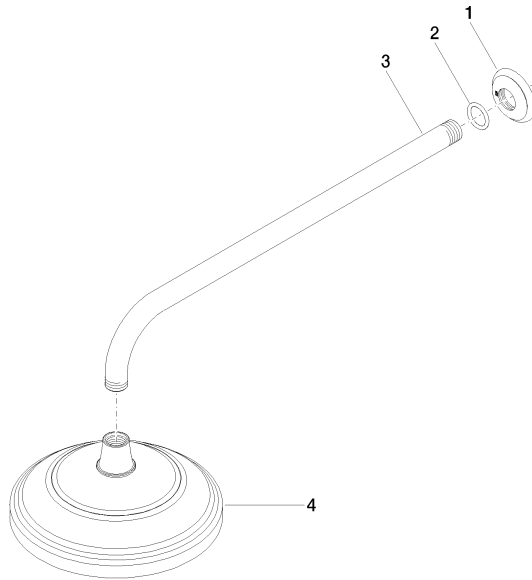

MADISON Rain shower with wall fixing FlowReduce 200 mm - Brushed Platinum

MADISON

28 544 977

- 435mm projection
- rain shower Ø 200 mm
- rain flow
- max. flow 7 l/min
- Function from: 6.5 l/min
- rosette Ø 55 mm
- 1/2" connection
- with anti-scale system
- This product can help a building meet the requirements of Green Building Rating Systems, e.g. LEED®, BREEAM®, DGNB

	Brushed Platinum	28 544 977-06
	Chrome	28 544 977-00
	Platinum	28 544 977-08
	Durabress (23kt Gold)	28 544 977-09
	Brushed Durabress (23kt Gold)	28 544 977-28
	Brushed Dark Platinum	28 544 977-99

**MADISON Rain shower with wall fixing FlowReduce 200 mm - Brushed
Platinum**

MADISON

28 544 977
mm [inches]

Flow rate chart

Codes & Standards

DIN 4109

ISO 3822

Ü-Zeichen

MADISON Rain shower with wall fixing FlowReduce 200 mm - Brushed
Platinum

MADISON

28 544 977
Certificates

LGA_38

28 544 977

Parts for other
finishes can be found
here: [Chrome](#)

MADISON Rain shower with wall fixing FlowReduce 200 mm - Brushed
Platinum

MADISON

28 544 977