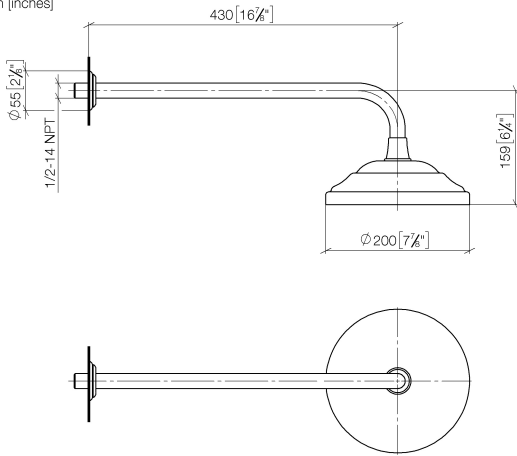

MADISON Rain shower with wall fixing FlowReduce 200 mm - Brushed Platinum

MADISON

28 544 977

- 435mm projection
- rain shower Ø 200 mm
- rain flow
- max. flow 7 l/min
- Function from: 6.5 l/min
- rosette Ø 55 mm
- 1/2" connection
- with anti-scale system
- This product can help a building meet the requirements of Green Building Rating Systems, e.g. LEED®, BREEAM®, DGNB

	Brushed Platinum	28 544 977-06
	Chrome	28 544 977-00
	Platinum	28 544 977-08
	Durabress (23kt Gold)	28 544 977-09
	Brushed Durabress (23kt Gold)	28 544 977-28
	Brushed Dark Platinum	28 544 977-99

**MADISON Rain shower with wall fixing FlowReduce 200 mm - Brushed
Platinum**

MADISON

28 544 977
mm [inches]

Flow rate chart

Codes & Standards

DIN 4109

ISO 3822

Ü-Zeichen

MADISON Rain shower with wall fixing FlowReduce 200 mm - Brushed
Platinum

Spare parts list

No.	Item Number	Name	Quantity used	Delivery time
	09 27 35 003-06	rosette	4	10