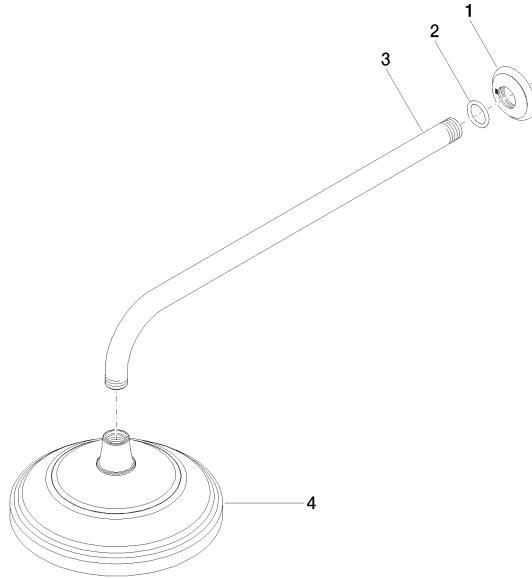

MADISON Rain shower with wall fixing FlowReduce 200 mm - Brushed Dark Platinum

MADISON

28 544 977

- 435mm projection
- rain shower Ø 200 mm
- rain flow
- max. flow 7 l/min
- Function from: 6.5 l/min
- rosette Ø 55 mm
- 1/2" connection
- with anti-scale system
- This product can help a building meet the requirements of Green Building Rating Systems, e.g. LEED®, BREEAM®, DGNB

Certificates

LGA_38

MADISON Rain shower with wall fixing FlowReduce 200 mm - Brushed Dark Platinum

MADISON

28 544 977

Parts for other finishes can be found here: [Chrome](#)

MADISON Rain shower with wall fixing FlowReduce 200 mm - Brushed Dark
Platinum

MADISON

28 544 977

Spare parts list

No.	Item Number	Name	Quantity used	Delivery time
	09 27 35 003-99	rosette	4	30