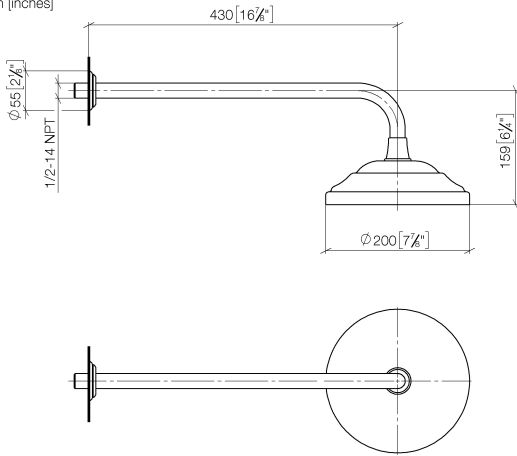

MADISON Rain shower with wall fixing 200 mm - Brushed Durabronz (23kt Gold)

MADISON

28 545 977

- 435mm projection
- rain shower Ø 200 mm
- PURE RAIN, max. flow rate 14 l/min (at 3 bar)
- Function from: 8 l/min
- rosette Ø 55 mm
- 1/2" connection
- with anti-scale system

Recommended miscellaneous

- Concealed wall elbow -** 35 085 970 90
- max. recess depth 163 mm
 - min. recess depth 90 mm

MADISON Rain shower with wall fixing 200 mm - Brushed Durabronz (23kt Gold)

MADISON

28 545 977
mm [inches]

Flow rate chart

Codes & Standards

DIN 4109

EN 1112

ISO 3822

Ü-Zeichen

MADISON Rain shower with wall fixing 200 mm - Brushed Durabronz (23kt Gold)

Product version up to 12/5/2019

Product version from 12/5/2019

MADISON Rain shower with wall fixing 200 mm - Brushed Durabronze (23kt Gold)

MADISON

28 545 977

Spare parts list

Product version up to 12/5/2019