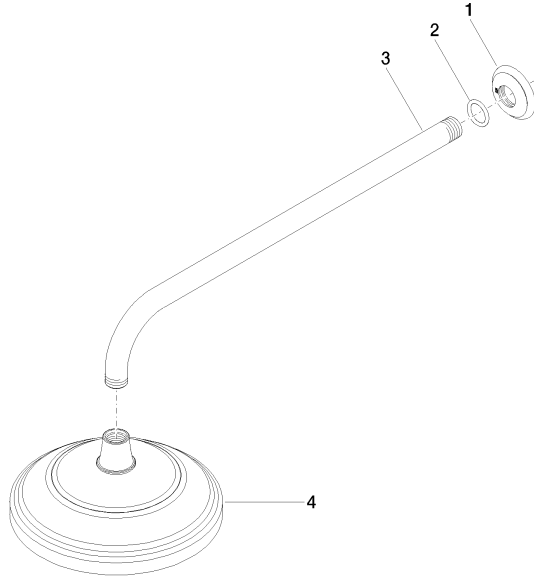

MADISON Rain shower with wall fixing 200 mm - Brushed Durabronz (23kt Gold)

MADISON

28 545 977

- 435mm projection
- rain shower Ø 200 mm
- PURE RAIN, max. flow rate 14 l/min (at 3 bar)
- Function from: 8 l/min
- rosette Ø 55 mm
- 1/2" connection
- with anti-scale system

Recommended miscellaneous

- Concealed wall elbow -** 35 085 970 90
- max. recess depth 163 mm
 - min. recess depth 90 mm

MADISON Rain shower with wall fixing 200 mm - Brushed Durabronz (23kt Gold)

MADISON

MADISON

28 545 977

Certificates

DVGW_DW-
6517DN0

LGA_38

MADISON Rain shower with wall fixing 200 mm - Brushed Durabronz (23kt Gold)

MADISON

28 545 977

Product version up to 12/5/2019

Product version from 12/5/2019

MADISON Rain shower with wall fixing 200 mm - Brushed Durabronze (23kt Gold)

MADISON

28 545 977

Spare parts list

Product version up to 12/5/2019