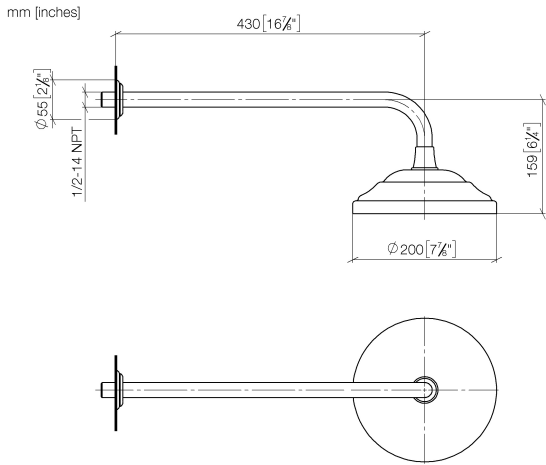

28 545 977

- 435mm projection
- rain shower Ø 200 mm
- PURE RAIN, max. flow rate 14 l/min (at 3 bar)
- Function from: 8 l/min
- rosette Ø 55 mm
- 1/2" connection
- with anti-scale system

	Brushed Dark Platinum	28 545 977-99
	Chrome	28 545 977-00
	brushed chrome	28 545 977-93
	Brushed Platinum	28 545 977-06
	Platinum	28 545 977-08
	Durabress (23kt Gold)	28 545 977-09
	Brushed Durabress (23kt Gold)	28 545 977-28

Recommended miscellaneous

- Concealed wall elbow -** 35 085 970 90
- max. recess depth 163 mm
 - min. recess depth 90 mm

28 545 977

Flow rate chart

Codes & Standards

DIN 4109

EN 1112

ISO 3822

Ü-Zeichen

MADISON Rain shower with wall fixing 200 mm - Brushed Dark Platinum

MADISON

28 545 977

Certificates

DVGW_DW-
6517DN0

LGA_38

28 545 977

Product version up to 12/5/2019

Product version from 12/5/2019

MADISON Rain shower with wall fixing 200 mm - Brushed Dark Platinum

MADISON

28 545 977

Spare parts list

Product version up to 12/5/2019

Product version from 12/5/2019