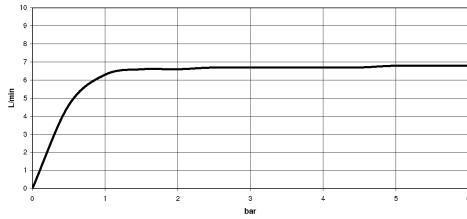

Rain shower with wall fixing FlowReduce 220 mm - Platinum

28 648 670 Product version from 4/1/2024

- 450mm projection
- rain shower Ø 220 mm
- rain flow
- max. flow 7 l/min
- Function from: 6 l/min
- rosette 65 x 65 mm
- 1/2" connection
- with anti-scale system
- quick clearing
- This product can help a building meet the requirements of Green Building Rating Systems, e.g. LEED®, BREEAM®, DGNB

	Platinum	28 648 670-08
	Chrome	28 648 670-00
	Brushed Platinum	28 648 670-06
	Dark Chrome	28 648 670-19
	Brushed Light Gold	28 648 670-27
	Brushed Durabronze (23kt Gold)	28 648 670-28
	Matte Black	28 648 670-33
	Brushed Champagne (22kt Gold)	28 648 670-46
	Champagne (22kt Gold)	28 648 670-47
	Brushed Chrome	28 648 670-93
	Brushed Dark Platinum	28 648 670-99

Rain shower with wall fixing FlowReduce 220 mm - Platinum

28 648 670 Product version from 4/1/2024

mm [inches]

Flow rate chart

Codes & Standards

DIN 4109

ISO 3822

Ü-Zeichen