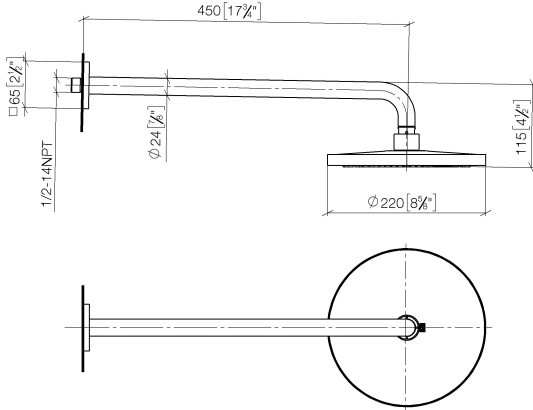

Rain shower with wall fixing FlowReduce 220 mm - Platinum

28 648 670 Product version from 4/1/2024

- 450mm projection
- rain shower Ø 220 mm
- rain flow
- max. flow 7 l/min
- Function from: 6 l/min
- rosette 65 x 65 mm
- 1/2" connection
- with anti-scale system
- quick clearing
- This product can help a building meet the requirements of Green Building Rating Systems, e.g. LEED®, BREEAM®, DGNB

	Platinum	28 648 670-08
	Chrome	28 648 670-00
	Brushed Platinum	28 648 670-06
	Dark Chrome	28 648 670-19
	Brushed Light Gold	28 648 670-27
	Brushed Durabronze (23kt Gold)	28 648 670-28
	Matte Black	28 648 670-33
	Brushed Champagne (22kt Gold)	28 648 670-46
	Champagne (22kt Gold)	28 648 670-47
	Brushed Chrome	28 648 670-93
	Brushed Dark Platinum	28 648 670-99

Rain shower with wall fixing FlowReduce 220 mm - Platinum

28 648 670 Product version from 4/1/2024

mm [inches]

Flow rate chart

Codes & Standards

DIN 4109

ISO 3822

Ü-Zeichen

Rain shower with wall fixing FlowReduce 220 mm - Platinum

28 648 670 Product version from 4/1/2024

Certificates

LGA_38

Rain shower with wall fixing FlowReduce 220 mm - Platinum

28 648 670 Product version from 4/1/2024