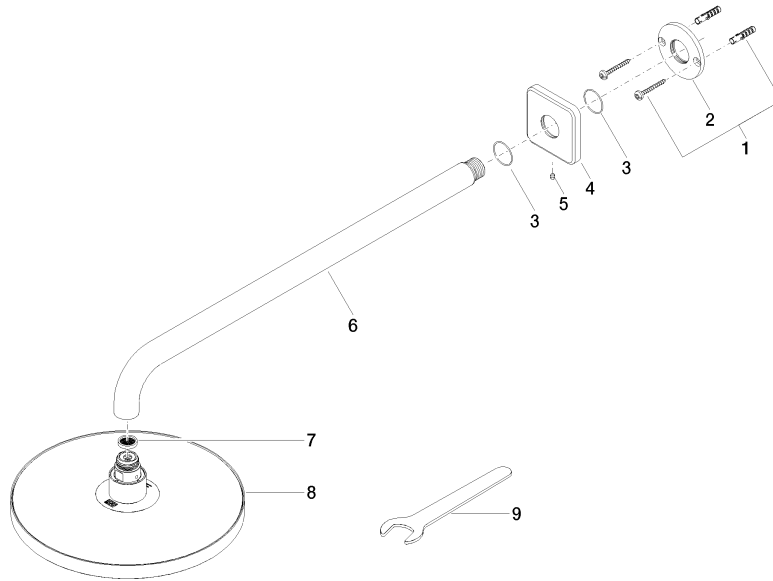

Rain shower with wall fixing FlowReduce 220 mm - Platinum

28 648 670 Product version from 4/1/2024

- 450mm projection
- rain shower Ø 220 mm
- rain flow
- max. flow 7 l/min
- Function from: 6 l/min
- rosette 65 x 65 mm
- 1/2" connection
- with anti-scale system
- quick clearing
- This product can help a building meet the requirements of Green Building Rating Systems, e.g. LEED®, BREEAM®, DGNB

Rain shower with wall fixing FlowReduce 220 mm - Platinum

28 648 670 Product version from 4/1/2024

mm [inches]

Flow rate chart

Codes & Standards

DIN 4109

ISO 3822

Ü-Zeichen

Rain shower with wall fixing FlowReduce 220 mm - Platinum

28 648 670 Product version from 4/1/2024

Certificates

LGA_38

Rain shower with wall fixing FlowReduce 220 mm - Platinum

28 648 670 Product version from 4/1/2024

Parts for other finishes can be found here: [Chrome](#)

Spare parts list

No.	Item Number	Name	Quantity used	Delivery time
1	04 30 31 032 00 90	fixing set	1	2
2	09 17 20 120 90	holder	1	2
3	09 14 10 150 90	seal	1	2
4	09 27 67 015-08	rosette	1	40
5	90 31 11 038 00 90	pin	1	2
6	90 11 03 070 00-08	pipe	1	40
7	09 23 01 075 90	insert	1	2
8	90 12 05 092 20-08	shower	1	40
9	90 30 09 069 00 90	key	1	2