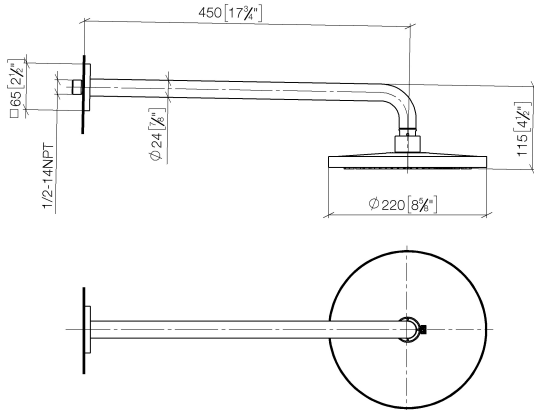

Rain shower with wall fixing FlowReduce 220 mm - Dark Chrome

28 648 670 Product version from 4/1/2024

- 450mm projection
- rain shower Ø 220 mm
- rain flow
- max. flow 7 l/min
- Function from: 6 l/min
- rosette 65 x 65 mm
- 1/2" connection
- with anti-scale system
- quick clearing
- This product can help a building meet the requirements of Green Building Rating Systems, e.g. LEED®, BREEAM®, DGNB

Rain shower with wall fixing FlowReduce 220 mm - Dark Chrome

28 648 670 Product version from 4/1/2024

mm [inches]

Flow rate chart

Codes & Standards

DIN 4109

ISO 3822

Ü-Zeichen

Rain shower with wall fixing FlowReduce 220 mm - Dark Chrome

28 648 670 Product version from 4/1/2024

Certificates

LGA_38

Rain shower with wall fixing FlowReduce 220 mm - Dark Chrome

28 648 670 Product version from 4/1/2024

Parts for other finishes can be found here: [Chrome](#)

Spare parts list

No.	Item Number	Name	Quantity used	Delivery time
1	04 30 31 032 00 90	fixing set	1	2
2	09 17 20 120 90	holder	1	2
3	09 14 10 150 90	seal	1	2
4	09 27 67 015-19	rosette	1	60
5	90 31 11 038 00 90	pin	1	2
6	90 11 03 070 00-19	pipe	1	20
7	09 23 01 075 90	insert	1	2
8	90 12 05 092 20-19	shower	1	20
9	90 30 09 069 00 90	key	1	2