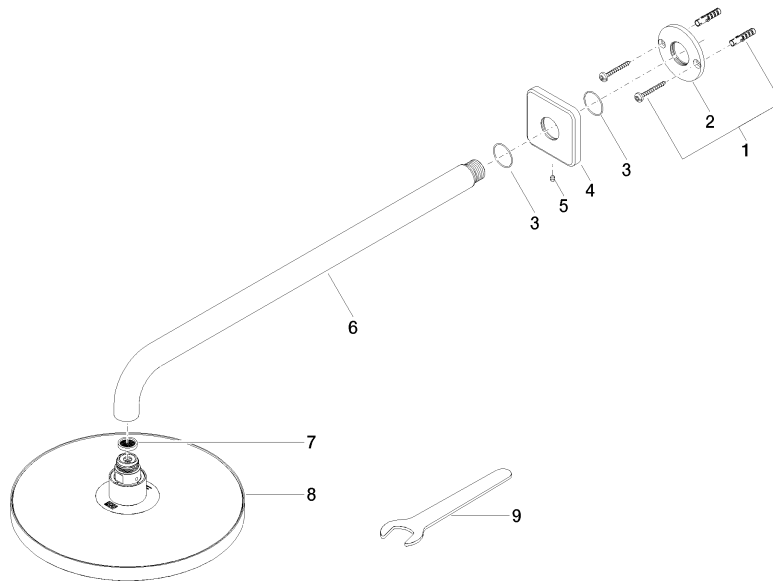

Rain shower with wall fixing FlowReduce 220 mm - Dark Chrome

28 648 670 Product version from 4/1/2024

- 450mm projection
- rain shower Ø 220 mm
- rain flow
- max. flow 7 l/min
- Function from: 6 l/min
- rosette 65 x 65 mm
- 1/2" connection
- with anti-scale system
- quick clearing
- This product can help a building meet the requirements of Green Building Rating Systems, e.g. LEED®, BREEAM®, DGNB

Rain shower with wall fixing FlowReduce 220 mm - Dark Chrome

28 648 670 Product version from 4/1/2024

mm [inches]

Flow rate chart

Codes & Standards

DIN 4109

ISO 3822

Ü-Zeichen

Rain shower with wall fixing FlowReduce 220 mm - Dark Chrome

28 648 670 Product version from 4/1/2024

Certificates

LGA_38

Rain shower with wall fixing FlowReduce 220 mm - Dark Chrome

28 648 670 Product version from 4/1/2024

Parts for other finishes can be found here: [Chrome](#)

Spare parts list

No.	Item Number	Name	Quantity used	Delivery time
1	04 30 31 032 00 90	fixing set	1	2
2	09 17 20 120 90	holder	1	2
3	09 14 10 150 90	seal	1	2
4	09 27 67 015-19	rosette	1	60
5	90 31 11 038 00 90	pin	1	2
6	90 11 03 070 00-19	pipe	1	20
7	09 23 01 075 90	insert	1	2
8	90 12 05 092 20-19	shower	1	20
9	90 30 09 069 00 90	key	1	2