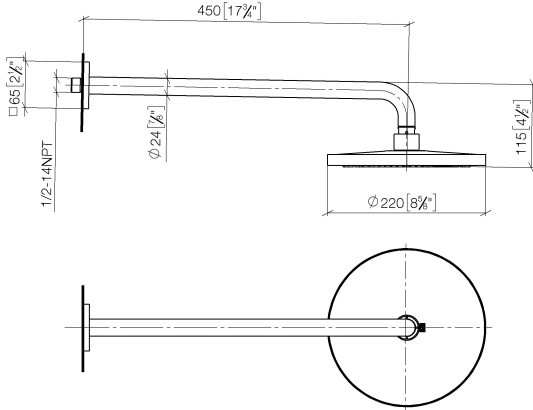

Rain shower with wall fixing FlowReduce 220 mm - Brushed Light Gold

28 648 670 Product version from 4/1/2024

- 450mm projection
- rain shower Ø 220 mm
- rain flow
- max. flow 7 l/min
- Function from: 6 l/min
- rosette 65 x 65 mm
- 1/2" connection
- with anti-scale system
- quick clearing
- This product can help a building meet the requirements of Green Building Rating Systems, e.g. LEED®, BREEAM®, DGNB

Rain shower with wall fixing FlowReduce 220 mm - Brushed Light Gold

28 648 670 Product version from 4/1/2024

mm [inches]

Flow rate chart

Codes & Standards

DIN 4109

ISO 3822

Ü-Zeichen

Rain shower with wall fixing FlowReduce 220 mm - Brushed Light Gold

28 648 670 Product version from 4/1/2024

Certificates

LGA_38

Rain shower with wall fixing FlowReduce 220 mm - Brushed Light Gold

28 648 670 Product version from 4/1/2024

Parts for other finishes can be found here: [Chrome](#)

Spare parts list

No.	Item Number	Name	Quantity used	Delivery time
1	04 30 31 032 00 90	fixing set	1	2
2	09 17 20 120 90	holder	1	2
3	09 14 10 150 90	seal	1	2
4	09 27 67 015-27	rosette	1	60
5	90 31 11 038 00 90	pin	1	2
6	90 11 03 070 00-27	pipe	1	30
7	09 23 01 075 90	insert	1	2
8	90 12 05 092 20-27	shower	1	30
9	90 30 09 069 00 90	key	1	2