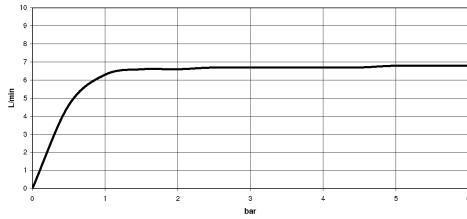

Rain shower with wall fixing FlowReduce 220 mm - Brushed Light Gold

28 648 670 Product version from 4/1/2024

- 450mm projection
- rain shower Ø 220 mm
- rain flow
- max. flow 7 l/min
- Function from: 6 l/min
- rosette 65 x 65 mm
- 1/2" connection
- with anti-scale system
- quick clearing
- This product can help a building meet the requirements of Green Building Rating Systems, e.g. LEED®, BREEAM®, DGNB

Rain shower with wall fixing FlowReduce 220 mm - Brushed Light Gold

28 648 670 Product version from 4/1/2024

mm [inches]

Flow rate chart

Codes & Standards

DIN 4109

ISO 3822

Ü-Zeichen