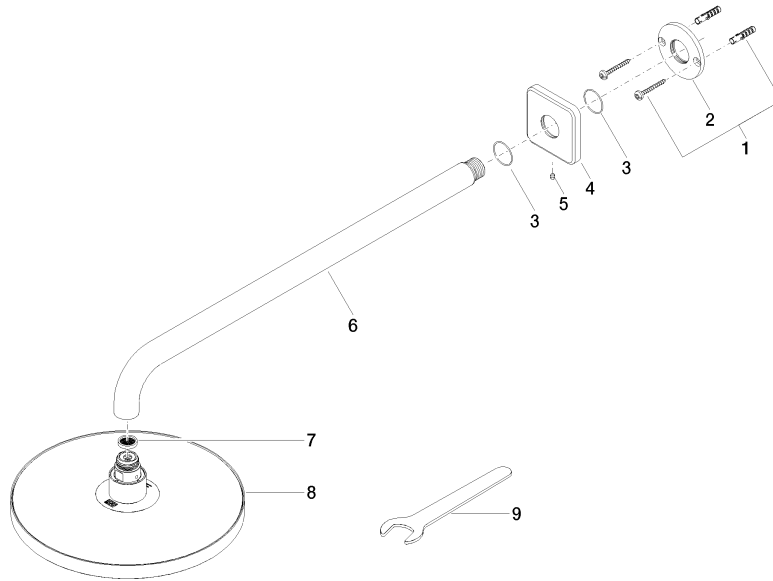

Rain shower with wall fixing FlowReduce 220 mm - Brushed Light Gold

28 648 670 Product version from 4/1/2024

- 450mm projection
- rain shower Ø 220 mm
- rain flow
- max. flow 7 l/min
- Function from: 6 l/min
- rosette 65 x 65 mm
- 1/2" connection
- with anti-scale system
- quick clearing
- This product can help a building meet the requirements of Green Building Rating Systems, e.g. LEED®, BREEAM®, DGNB

Rain shower with wall fixing FlowReduce 220 mm - Brushed Light Gold

28 648 670 Product version from 4/1/2024

mm [inches]

Flow rate chart

Codes & Standards

DIN 4109

ISO 3822

Ü-Zeichen

Rain shower with wall fixing FlowReduce 220 mm - Brushed Light Gold

28 648 670 Product version from 4/1/2024

Certificates

LGA_38

Rain shower with wall fixing FlowReduce 220 mm - Brushed Light Gold

28 648 670 Product version from 4/1/2024

Parts for other finishes can be found here: [Chrome](#)

Spare parts list

No.	Item Number	Name	Quantity used	Delivery time
1	04 30 31 032 00 90	fixing set	1	2
2	09 17 20 120 90	holder	1	2
3	09 14 10 150 90	seal	1	2
4	09 27 67 015-27	rosette	1	60
5	90 31 11 038 00 90	pin	1	2
6	90 11 03 070 00-27	pipe	1	30
7	09 23 01 075 90	insert	1	2
8	90 12 05 092 20-27	shower	1	30
9	90 30 09 069 00 90	key	1	2