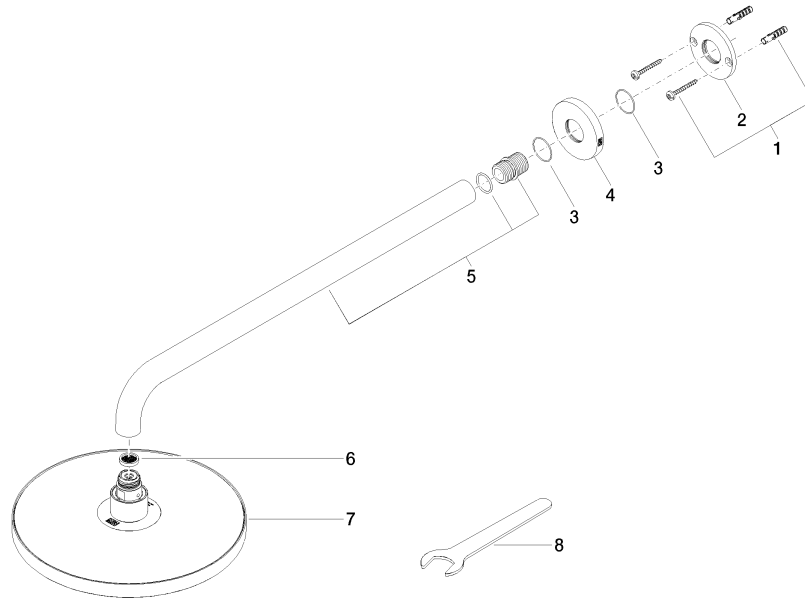

Rain shower with wall fixing FlowReduce 220 mm - Dark Chrome

TARA

28 648 970

Fits: TARA, LISSÉ, VAIA, META

- 450mm projection
- rain shower Ø 220 mm
- PURE RAIN, max. flow rate 7 l/min (at 3 bar)
- Function from: 6 l/min
- rosette Ø 60 mm
- 1/2" connection
- with anti-scale system
- quick clearing
- This product can help a building meet the requirements of Green Building Rating Systems, e.g. LEED®, BREEAM®, DGNB

28 648 970

mm [inches]

Codes & Standards

DIN 4109

ISO 3822

Ü-Zeichen

Certificates

LGA_38

28 648 970

Product version from 4/1/2024

Parts for other finishes can be found here: [Chrome](#)

Rain shower with wall fixing FlowReduce 220 mm - Dark Chrome

TARA

28 648 970

Spare parts list

Product version from 4/1/2024

No.	Item Number	Name	Quantity used	Delivery time
	04 30 31 032 00 90	fixing set	9	2