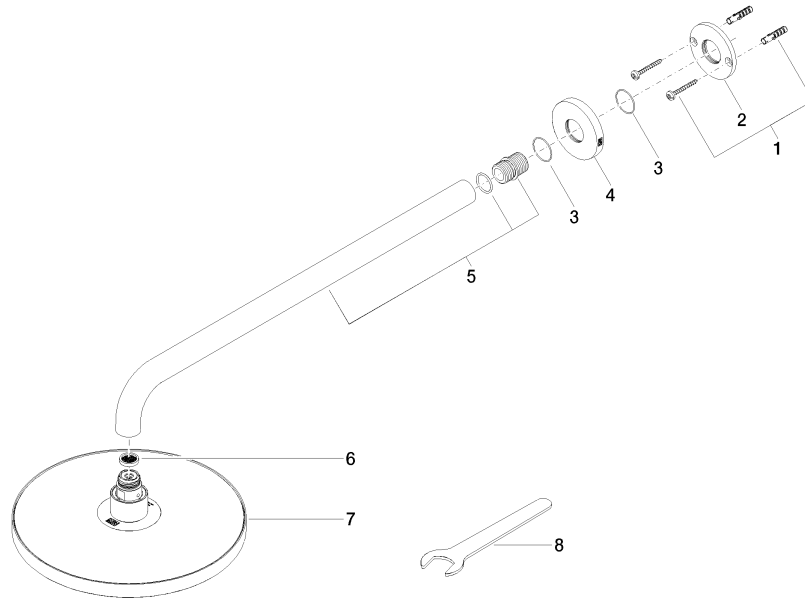

Rain shower with wall fixing FlowReduce 220 mm - Brushed Durabronze (23kt Gold)

TARA

28 648 970

- 450mm projection
- rain shower Ø 220 mm
- PURE RAIN, max. flow rate 7 l/min (at 3 bar)
- Function from: 6 l/min
- rosette Ø 60 mm
- 1/2" connection
- with anti-scale system
- quick clearing
- This product can help a building meet the requirements of Green Building Rating Systems, e.g. LEED®, BREEAM®, DGNB

Rain shower with wall fixing FlowReduce 220 mm - Brushed Durabronz (23kt Gold)

TARA

28 648 970  
mm [inches]

Codes & Standards

DIN 4109

ISO 3822

Ü-Zeichen

Certificates

LGA\_38

Rain shower with wall fixing FlowReduce 220 mm - Brushed Durabross (23kt Gold)

TARA

28 648 970

Product version from 4/1/2024

Parts for other finishes can be found here: [Chrome](#)

Rain shower with wall fixing FlowReduce 220 mm - Brushed Durabronz (23kt Gold)

#### Product version from 4/1/2024

No.	Item Number	Name	Quantity used	Delivery time
	04 30 31 032 00 90	fixing set	9	2