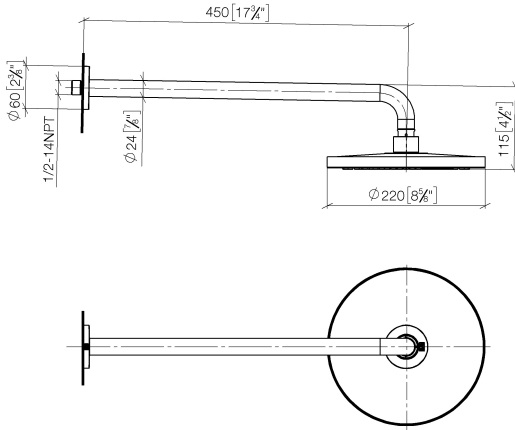

Rain shower with wall fixing FlowReduce 220 mm - Brushed Durabronze (23kt Gold)

TARA

28 648 970

- 450mm projection
- rain shower Ø 220 mm
- PURE RAIN, max. flow rate 7 l/min (at 3 bar)
- Function from: 6 l/min
- rosette Ø 60 mm
- 1/2" connection
- with anti-scale system
- quick clearing
- This product can help a building meet the requirements of Green Building Rating Systems, e.g. LEED®, BREEAM®, DGNB

Fits: TARA, LISSÉ, VAIA, META

	Brushed Durabronze (23kt Gold)	28 648 970-28
	Chrome	28 648 970-00
	Brushed Platinum	28 648 970-06
	Platinum	28 648 970-08
	Dark Chrome	28 648 970-19
	Light Gold	28 648 970-26
	Brushed Light Gold	28 648 970-27
	Matte Black	28 648 970-33
	Brushed Bronze	28 648 970-42
	Brushed Champagne (22kt Gold)	28 648 970-46
	Champagne (22kt Gold)	28 648 970-47
	Brushed Chrome	28 648 970-93
	Brushed Dark Platinum	28 648 970-99

Rain shower with wall fixing FlowReduce 220 mm - Brushed Durabronz (23kt Gold)

TARA

28 648 970  
mm [inches]

Codes & Standards

DIN 4109

ISO 3822

Ü-Zeichen

Certificates

#### Product version from 4/1/2024

No.	Item Number	Name	Quantity used	Delivery time
	04 30 31 032 00 90	fixing set	9	2