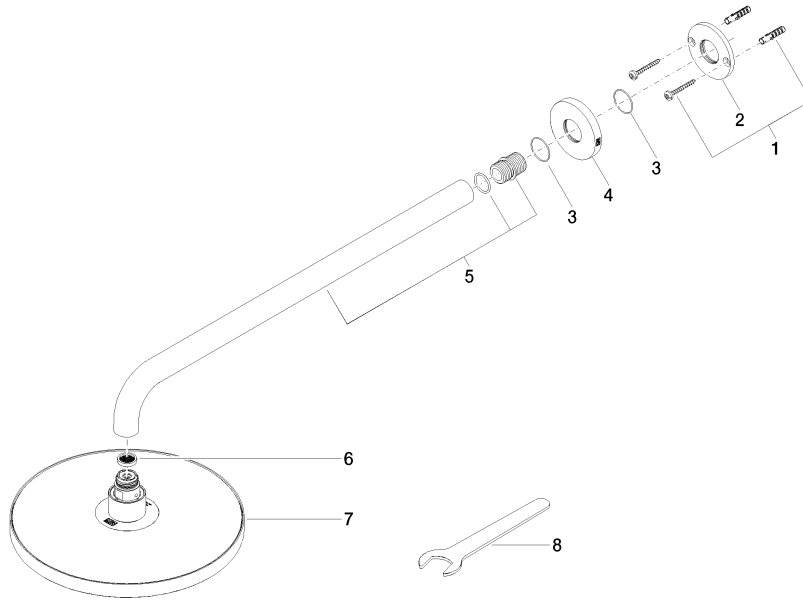

**Rain shower with wall fixing 220 mm - Brushed Platinum**

TARA

28 649 970

- 450mm projection
- rain shower Ø 220 mm
- PURE RAIN, max. flow rate 14 l/min (at 3 bar)
- Function from: 7 l/min
- rosette Ø 60 mm
- 1/2" connection
- with anti-scale system
- quick clearing
- WRAS 2212012

**Recommended miscellaneous**

- Concealed wall elbow -** 35 085 970 90
- max. recess depth 163 mm
  - min. recess depth 90 mm

28 649 970

mm [inches]

**Flow rate chart**

**Codes & Standards**

DIN 4109

EN 1112

ISO 3822

Scottish Water  
Byelaws

UK Water Supply  
Regulations

Ü-Zeichen

Rain shower with wall fixing 220 mm - Brushed Platinum

TARA

28 649 970

Certificates

DVGW\_DW-  
6517DN0

LGA\_38

WRAS\_2212

28 649 970

Product version from 3/13/2017

Rain shower with wall fixing 220 mm - Brushed Platinum

TARA

28 649 970