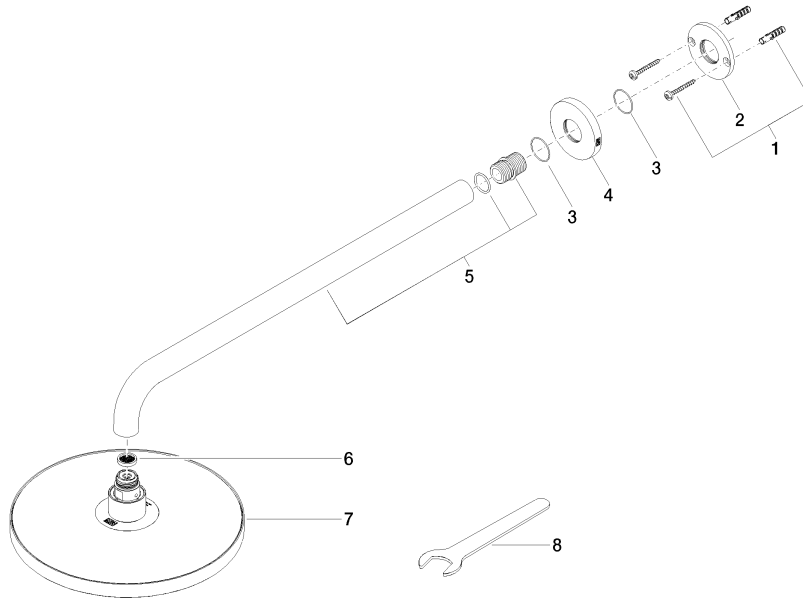

Rain shower with wall fixing 220 mm - Light Gold

TARA

28 649 970

- 450mm projection
- rain shower Ø 220 mm
- PURE RAIN, max. flow rate 14 l/min (at 3 bar)
- Function from: 7 l/min
- rosette Ø 60 mm
- 1/2" connection
- with anti-scale system
- quick clearing
- WRAS 2212012

Recommended miscellaneous

- Concealed wall elbow -** 35 085 970 90
- min. recess depth 90 mm
 - max. recess depth 163 mm

28 649 970

mm [inches]

Flow rate chart

Codes & Standards

DIN 4109

EN 1112

ISO 3822

Scottish Water
Byelaws

UK Water Supply
Regulations

Ü-Zeichen

Rain shower with wall fixing 220 mm - Light Gold

TARA

28 649 970

Certificates

DVGW_DW-
6517DN0

LGA_38

WRAS_2212

28 649 970

Product version from 3/13/2017

Rain shower with wall fixing 220 mm - Light Gold

TARA

28 649 970