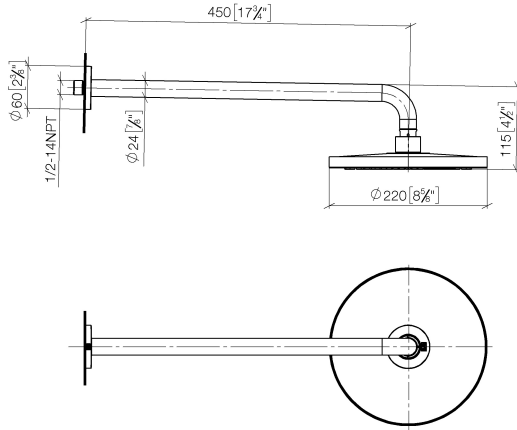

Rain shower with wall fixing 220 mm - Brushed Champagne (22kt Gold)

TARA

28 649 970

- 450mm projection
- rain shower Ø 220 mm
- PURE RAIN, max. flow rate 14 l/min (at 3 bar)
- Function from: 7 l/min
- rosette Ø 60 mm
- 1/2" connection
- with anti-scale system
- quick clearing
- WRAS 2212012

Recommended miscellaneous

- Concealed wall elbow -** 35 085 970 90
- max. recess depth 163 mm
 - min. recess depth 90 mm

28 649 970

mm [inches]

Flow rate chart

Codes & Standards

DIN 4109

EN 1112

ISO 3822

Scottish Water
Byelaws

UK Water Supply
Regulations

Ü-Zeichen

Rain shower with wall fixing 220 mm - Brushed Champagne (22kt Gold)

TARA

28 649 970

Certificates

DVGW_DW-
6517DN0

LGA_38

WRAS_2212

28 649 970

Product version from 3/13/2017

Rain shower with wall fixing 220 mm - Brushed Champagne (22kt Gold)

TARA

28 649 970