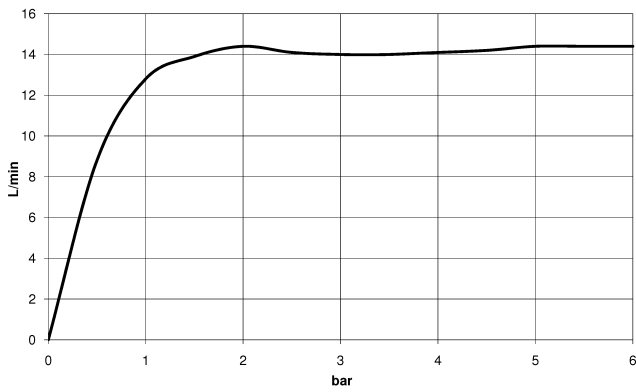

Rain shower with wall fixing 220 mm - Brushed Champagne (22kt Gold)

TARA

28 649 970

- 450mm projection
- rain shower Ø 220 mm
- PURE RAIN, max. flow rate 14 l/min (at 3 bar)
- Function from: 7 l/min
- rosette Ø 60 mm
- 1/2" connection
- with anti-scale system
- quick clearing
- WRAS 2212012

Recommended miscellaneous

- Concealed wall elbow -** 35 085 970 90
- max. recess depth 163 mm
 - min. recess depth 90 mm

28 649 970

mm [inches]

Flow rate chart

Codes & Standards

DIN 4109

EN 1112

ISO 3822

Scottish Water
Byelaws

UK Water Supply
Regulations

Ü-Zeichen

Rain shower with wall fixing 220 mm - Brushed Champagne (22kt Gold)

TARA

28 649 970

Certificates