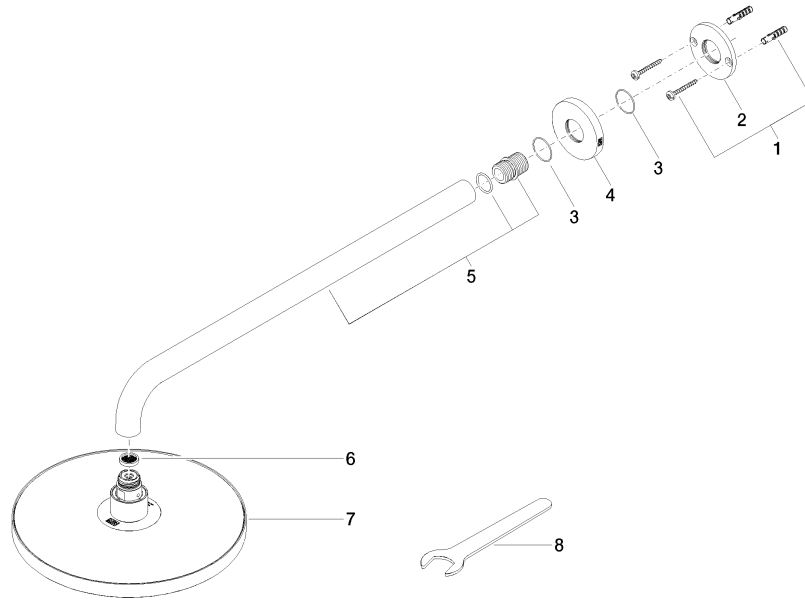

Rain shower with wall fixing 220 mm - Brushed Champagne (22kt Gold)

TARA

28 649 970

- 450mm projection
- rain shower Ø 220 mm
- PURE RAIN, max. flow rate 14 l/min (at 3 bar)
- Function from: 7 l/min
- rosette Ø 60 mm
- 1/2" connection
- with anti-scale system
- quick clearing
- WRAS 2212012

Recommended miscellaneous

- Concealed wall elbow -** 35 085 970 90
- max. recess depth 163 mm
 - min. recess depth 90 mm

28 649 970

mm [inches]

Flow rate chart

Codes & Standards

DIN 4109

EN 1112

ISO 3822

Scottish Water
Byelaws

UK Water Supply
Regulations

Ü-Zeichen

Rain shower with wall fixing 220 mm - Brushed Champagne (22kt Gold)

TARA

28 649 970

Certificates

DVGW_DW-
6517DN0

LGA_38

WRAS_2212

28 649 970

Product version from 3/13/2017

Rain shower with wall fixing 220 mm - Brushed Champagne (22kt Gold)

TARA

28 649 970