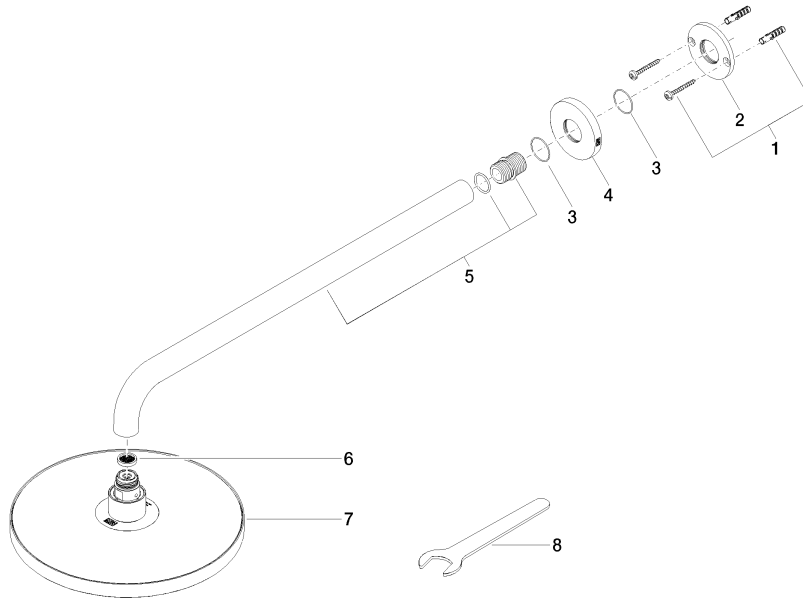

Rain shower with wall fixing 220 mm - Brushed Dark Platinum

TARA

28 649 970

- 450mm projection
- rain shower Ø 220 mm
- PURE RAIN, max. flow rate 14 l/min (at 3 bar)
- Function from: 7 l/min
- rosette Ø 60 mm
- 1/2" connection
- with anti-scale system
- quick clearing
- WRAS 2212012

DIN 4109

EN 1112

ISO 3822

Scottish Water
Byelaws

UK Water Supply
Regulations

Ü-Zeichen

Rain shower with wall fixing 220 mm - Brushed Dark Platinum

TARA

28 649 970

Certificates

DVGW_DW-
6517DN0

LGA_38

WRAS_2212

28 649 970

Product version from 3/13/2017

Rain shower with wall fixing 220 mm - Brushed Dark Platinum

TARA

28 649 970

Spare parts list

Product version from 3/13/2017

No.	Item Number	Name	Quantity used	Delivery time
	04 30 31 032 00 90	fixing set	9	2