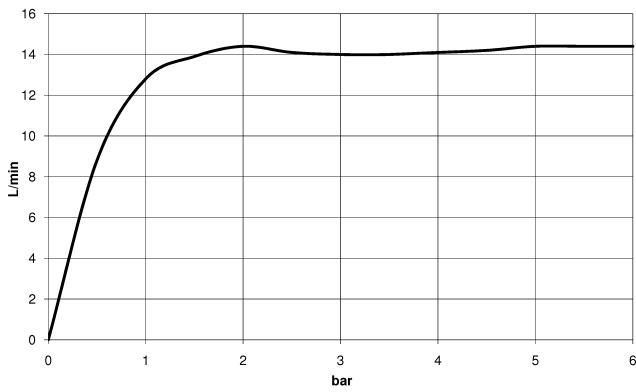

Rain shower with wall fixing 220 mm - Brushed Dark Platinum

TARA

28 649 970

- 450mm projection
- rain shower Ø 220 mm
- PURE RAIN, max. flow rate 14 l/min (at 3 bar)
- Function from: 7 l/min
- rosette Ø 60 mm
- 1/2" connection
- with anti-scale system
- quick clearing
- WRAS 2212012

Recommended miscellaneous

Concealed wall elbow -

35 085 970 90

- max. recess depth 163 mm
- min. recess depth 90 mm

28 649 970

mm [inches]

Flow rate chart

Codes & Standards