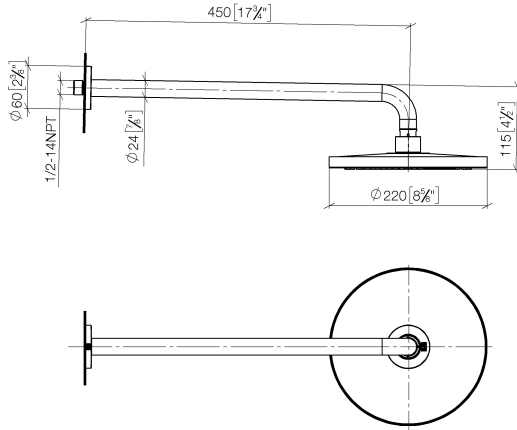

Rain shower with wall fixing 220 mm - Brushed Dark Platinum

TARA

28 649 970

- 450mm projection
- rain shower Ø 220 mm
- PURE RAIN, max. flow rate 14 l/min (at 3 bar)
- Function from: 7 l/min
- rosette Ø 60 mm
- 1/2" connection
- with anti-scale system
- quick clearing
- WRAS 2212012

Recommended miscellaneous

Concealed wall elbow -

35 085 970 90

- max. recess depth 163 mm
- min. recess depth 90 mm

28 649 970

mm [inches]

Flow rate chart

Codes & Standards

DIN 4109

EN 1112

ISO 3822

Scottish Water
Byelaws

UK Water Supply
Regulations

Ü-Zeichen

Rain shower with wall fixing 220 mm - Brushed Dark Platinum

TARA

TARA

28 649 970

Spare parts list

Product version from 3/13/2017

No.	Item Number	Name	Quantity used	Delivery time
	04 30 31 032 00 90	fixing set	9	2