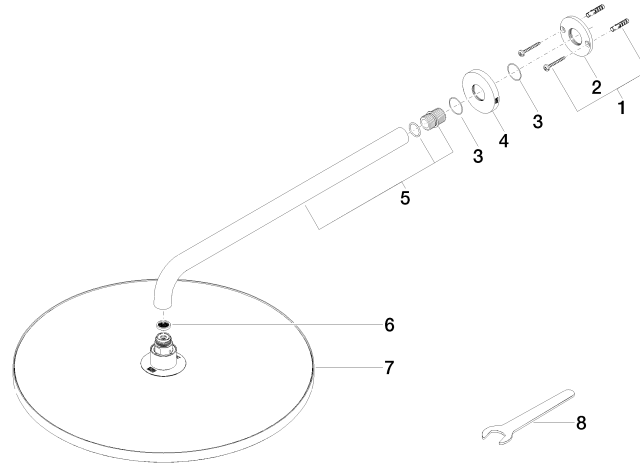

Rain shower with wall fixing FlowReduce 400 mm - Platinum

TARA

28 658 970

- 450mm projection
- rain shower Ø 400 mm
- PURE RAIN, max. flow rate 12 l/min (at 3 bar)
- Function from: 12 l/min
- rosette Ø 60 mm
- 1/2" connection
- with anti-scale system
- This product can help a building meet the requirements of Green Building Rating Systems, e.g. LEED®, BREEAM®, DGNB

## Rain shower with wall fixing FlowReduce 400 mm - Platinum

---

TARA

28 658 970

Certificates

---

LGA\_38

28 658 970

**Product version from 4/1/2024**

Parts for other finishes can be found here: [Chrome](#)

Rain shower with wall fixing FlowReduce 400 mm - Platinum

TARA

28 658 970

**Spare parts list**

**Product version from 4/1/2024**

No.	Item Number	Name	Quantity used	Delivery time
	04 30 31 032 00 90	fixing set	9	2