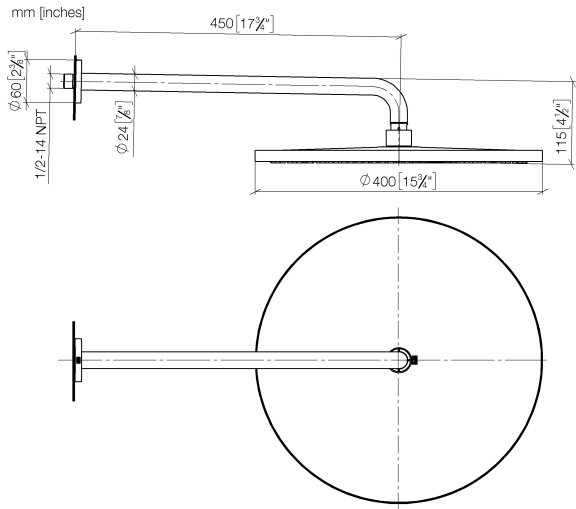

Rain shower with wall fixing FlowReduce 400 mm - Dark Chrome

TARA

28 658 970

- 450mm projection
- rain shower Ø 400 mm
- PURE RAIN, max. flow rate 12 l/min (at 3 bar)
- Function from: 12 l/min
- rosette Ø 60 mm
- 1/2" connection
- with anti-scale system
- This product can help a building meet the requirements of Green Building Rating Systems, e.g. LEED®, BREEAM®, DGNB

Fits: TARA, LISSÉ, VAIA, META

To be provided by the customer. Zigbee Gateway!

	Dark Chrome	28 658 970-19
	Chrome	28 658 970-00
	Brushed Platinum	28 658 970-06
	Platinum	28 658 970-08
	Light Gold	28 658 970-26
	Brushed Light Gold	28 658 970-27
	Brushed Durabronze (23kt Gold)	28 658 970-28
	Matte Black	28 658 970-33
	Brushed Bronze	28 658 970-42
	Brushed Champagne (22kt Gold)	28 658 970-46
	Champagne (22kt Gold)	28 658 970-47
	Brushed Chrome	28 658 970-93
	Brushed Dark Platinum	28 658 970-99

28 658 970

Flow rate chart

Codes & Standards

DIN 4109

ISO 3822

Ü-Zeichen

Rain shower with wall fixing FlowReduce 400 mm - Dark Chrome

TARA

28 658 970

Spare parts list

Product version from 4/1/2024

No.	Item Number	Name	Quantity used	Delivery time
	04 30 31 032 00 90	fixing set	9	2