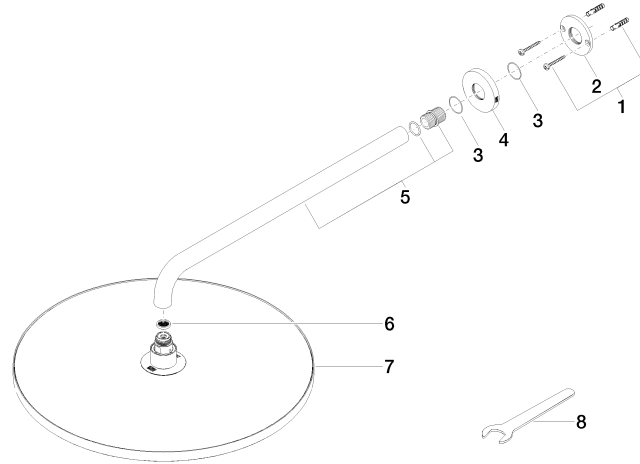

28 658 970

- 450mm projection
- rain shower Ø 400 mm
- PURE RAIN, max. flow rate 12 l/min (at 3 bar)
- Function from: 12 l/min
- rosette Ø 60 mm
- 1/2" connection
- with anti-scale system
- This product can help a building meet the requirements of Green Building Rating Systems, e.g. LEED®, BREEAM®, DGNB

TARA

28 658 970

Certificates

---

LGA\_38

28 658 970

Parts for other  
finishes can be found  
here: [Chrome](#)

## Spare parts list