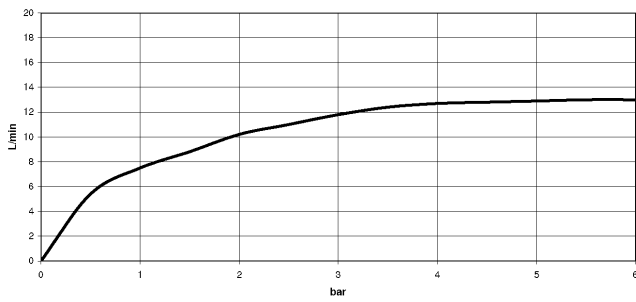

28 658 970

- 450mm projection
- rain shower Ø 400 mm
- PURE RAIN, max. flow rate 12 l/min (at 3 bar)
- Function from: 12 l/min
- rosette Ø 60 mm
- 1/2" connection
- with anti-scale system
- This product can help a building meet the requirements of Green Building Rating Systems, e.g. LEED®, BREEAM®, DGNB

Fits: TARA, LISSÉ, VAIA, META

To be provided by the customer. Zigbee Gateway!

	Light Gold	28 658 970-26
	Chrome	28 658 970-00
	Brushed Platinum	28 658 970-06
	Platinum	28 658 970-08
	Dark Chrome	28 658 970-19
	Brushed Light Gold	28 658 970-27
	Brushed Durabronze (23kt Gold)	28 658 970-28
	Matte Black	28 658 970-33
	Brushed Bronze	28 658 970-42
	Brushed Champagne (22kt Gold)	28 658 970-46
	Champagne (22kt Gold)	28 658 970-47
	Brushed Chrome	28 658 970-93
	Brushed Dark Platinum	28 658 970-99

28 658 970

Flow rate chart

Codes & Standards

DIN 4109

ISO 3822

Ü-Zeichen

Rain shower with wall fixing FlowReduce 400 mm - Light Gold

---