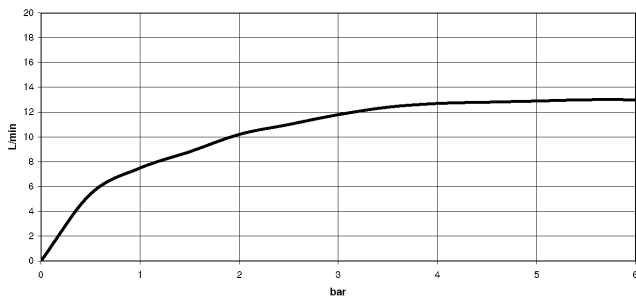

Rain shower with wall fixing FlowReduce 400 mm - Brushed Light Gold

TARA

28 658 970

Fits: TARA, LISSÉ, VAIA, META

- 450mm projection
- rain shower Ø 400 mm
- PURE RAIN, max. flow rate 12 l/min (at 3 bar)
- Function from: 12 l/min
- rosette Ø 60 mm
- 1/2" connection
- with anti-scale system
- This product can help a building meet the requirements of Green Building Rating Systems, e.g. LEED®, BREEAM®, DGNB

28 658 970

Flow rate chart

Codes & Standards

DIN 4109

ISO 3822

Ü-Zeichen

Rain shower with wall fixing FlowReduce 400 mm - Brushed Light Gold

TARA