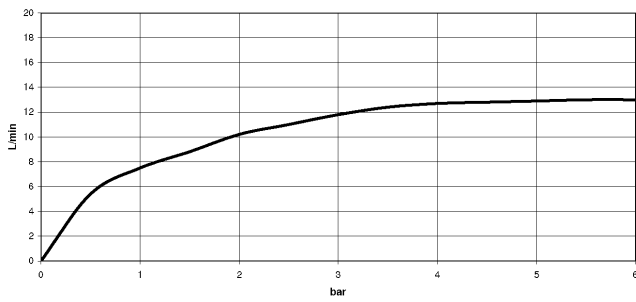

Rain shower with wall fixing FlowReduce 400 mm - Matte Black

TARA

28 658 970

- 450mm projection
- rain shower Ø 400 mm
- PURE RAIN, max. flow rate 12 l/min (at 3 bar)
- Function from: 12 l/min
- rosette Ø 60 mm
- 1/2" connection
- with anti-scale system
- This product can help a building meet the requirements of Green Building Rating Systems, e.g. LEED®, BREEAM®, DGNB

Fits: TARA, LISSÉ, VAIA, META

To be provided by the customer. Zigbee Gateway!

	Matte Black	28 658 970-33
	Chrome	28 658 970-00
	Brushed Platinum	28 658 970-06
	Platinum	28 658 970-08
	Dark Chrome	28 658 970-19
	Light Gold	28 658 970-26
	Brushed Light Gold	28 658 970-27
	Brushed Durabronze (23kt Gold)	28 658 970-28
	Brushed Bronze	28 658 970-42
	Brushed Champagne (22kt Gold)	28 658 970-46
	Champagne (22kt Gold)	28 658 970-47
	Brushed Chrome	28 658 970-93
	Brushed Dark Platinum	28 658 970-99

28 658 970

Flow rate chart

Codes & Standards

DIN 4109

ISO 3822

Ü-Zeichen

Rain shower with wall fixing FlowReduce 400 mm - Matte Black

TARA