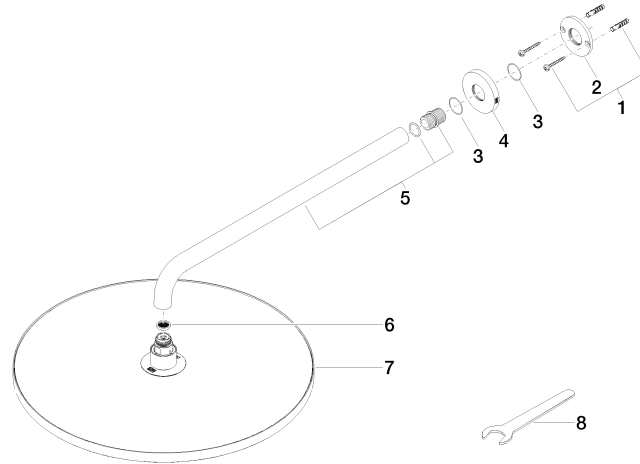

Rain shower with wall fixing FlowReduce 400 mm - Brushed Champagne (22kt Gold)

TARA

28 658 970

- 450mm projection
- rain shower Ø 400 mm
- PURE RAIN, max. flow rate 12 l/min (at 3 bar)
- Function from: 12 l/min
- rosette Ø 60 mm
- 1/2" connection
- with anti-scale system
- This product can help a building meet the requirements of Green Building Rating Systems, e.g. LEED®, BREEAM®, DGNB

Rain shower with wall fixing FlowReduce 400 mm - Brushed Champagne (22kt Gold)

TARA

28 658 970
mm [inches]

Flow rate chart

Codes & Standards

DIN 4109

ISO 3822

Ü-Zeichen

Rain shower with wall fixing FlowReduce 400 mm - Brushed Champagne (22kt Gold)

TARA

28 658 970
Certificates

LGA_38

28 658 970

Product version from 4/1/2024

Parts for other finishes can be found here: [Chrome](#)

Rain shower with wall fixing FlowReduce 400 mm - Brushed Champagne (22kt Gold)

TARA

28 658 970

Spare parts list

Product version from 4/1/2024

No.	Item Number	Name	Quantity used	Delivery time
	04 30 31 032 00 90	fixing set	9	2