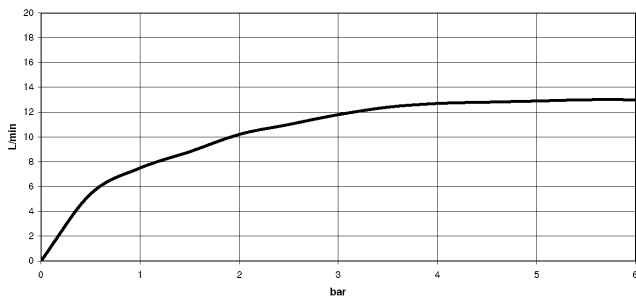

Rain shower with wall fixing FlowReduce 400 mm - Brushed Champagne (22kt Gold)

TARA

28 658 970

- 450mm projection
- rain shower Ø 400 mm
- PURE RAIN, max. flow rate 12 l/min (at 3 bar)
- Function from: 12 l/min
- rosette Ø 60 mm
- 1/2" connection
- with anti-scale system
- This product can help a building meet the requirements of Green Building Rating Systems, e.g. LEED®, BREEAM®, DGNB

Fits: TARA, LISSÉ, VAIA, META

To be provided by the customer. Zigbee Gateway!

	Brushed Champagne (22kt Gold)	28 658 970-46
	Chrome	28 658 970-00
	Brushed Platinum	28 658 970-06
	Platinum	28 658 970-08
	Dark Chrome	28 658 970-19
	Light Gold	28 658 970-26
	Brushed Light Gold	28 658 970-27
	Brushed Durabronze (23kt Gold)	28 658 970-28
	Matte Black	28 658 970-33
	Brushed Bronze	28 658 970-42
	Champagne (22kt Gold)	28 658 970-47
	Brushed Chrome	28 658 970-93
	Brushed Dark Platinum	28 658 970-99

Rain shower with wall fixing FlowReduce 400 mm - Brushed Champagne (22kt Gold)

TARA

28 658 970
mm [inches]

Flow rate chart

Codes & Standards

DIN 4109

ISO 3822

Ü-Zeichen