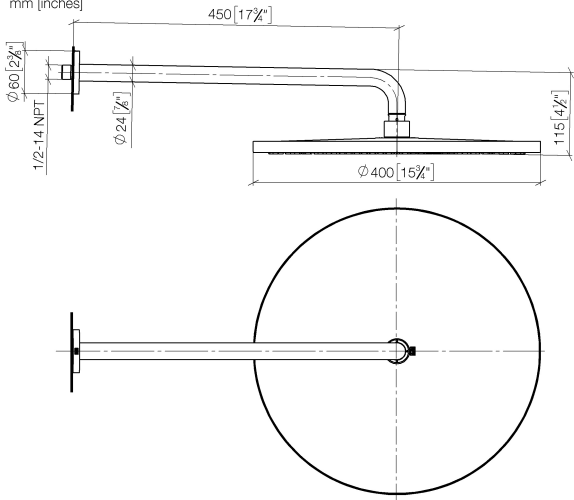

Rain shower with wall fixing FlowReduce 400 mm - Brushed Champagne (22kt Gold)

TARA

28 658 970

- 450mm projection
- rain shower Ø 400 mm
- PURE RAIN, max. flow rate 12 l/min (at 3 bar)
- Function from: 12 l/min
- rosette Ø 60 mm
- 1/2" connection
- with anti-scale system
- This product can help a building meet the requirements of Green Building Rating Systems, e.g. LEED®, BREEAM®, DGNB

Rain shower with wall fixing FlowReduce 400 mm - Brushed Champagne (22kt Gold)

TARA

28 658 970
mm [inches]

Flow rate chart

Codes & Standards

DIN 4109

ISO 3822

Ü-Zeichen

Rain shower with wall fixing FlowReduce 400 mm - Brushed Champagne (22kt Gold)

TARA

28 658 970
Certificates

LGA_38

28 658 970

Product version from 4/1/2024

Parts for other finishes can be found here: [Chrome](#)

Rain shower with wall fixing FlowReduce 400 mm - Brushed Champagne (22kt Gold)

TARA

28 658 970

Spare parts list

Product version from 4/1/2024

No.	Item Number	Name	Quantity used	Delivery time
	04 30 31 032 00 90	fixing set	9	2