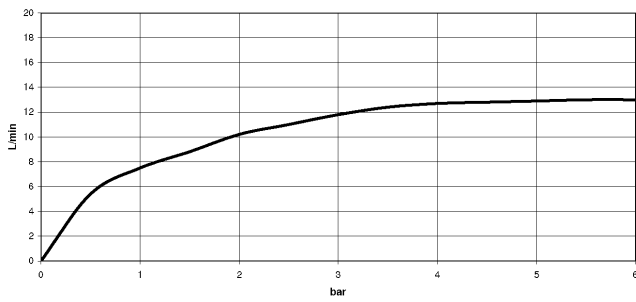

Rain shower with wall fixing FlowReduce 400 mm - Brushed Dark Platinum

TARA

28 658 970

- 450mm projection
- rain shower Ø 400 mm
- PURE RAIN, max. flow rate 12 l/min (at 3 bar)
- Function from: 12 l/min
- rosette Ø 60 mm
- 1/2" connection
- with anti-scale system
- This product can help a building meet the requirements of Green Building Rating Systems, e.g. LEED®, BREEAM®, DGNB

Fits: TARA, LISSÉ, VAIA, META

To be provided by the customer. Zigbee Gateway!

	Brushed Dark Platinum	28 658 970-99
	Chrome	28 658 970-00
	Brushed Platinum	28 658 970-06
	Platinum	28 658 970-08
	Dark Chrome	28 658 970-19
	Light Gold	28 658 970-26
	Brushed Light Gold	28 658 970-27
	Brushed Durabronze (23kt Gold)	28 658 970-28
	Matte Black	28 658 970-33
	Brushed Bronze	28 658 970-42
	Brushed Champagne (22kt Gold)	28 658 970-46
	Champagne (22kt Gold)	28 658 970-47
	Brushed Chrome	28 658 970-93

28 658 970

Flow rate chart

Codes & Standards

DIN 4109

ISO 3822

Ü-Zeichen

Rain shower with wall fixing FlowReduce 400 mm - Brushed Dark Platinum

TARA