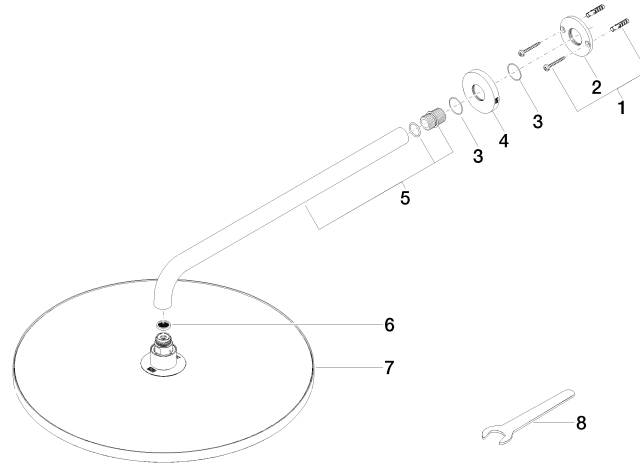

Rain shower with wall fixing FlowReduce 400 mm - Brushed Dark Platinum

TARA

28 658 970

- 450mm projection
- rain shower Ø 400 mm
- PURE RAIN, max. flow rate 12 l/min (at 3 bar)
- Function from: 12 l/min
- rosette Ø 60 mm
- 1/2" connection
- with anti-scale system
- This product can help a building meet the requirements of Green Building Rating Systems, e.g. LEED®, BREEAM®, DGNB

28 658 970

Flow rate chart

Codes & Standards

DIN 4109

ISO 3822

Ü-Zeichen

Rain shower with wall fixing FlowReduce 400 mm - Brushed Dark Platinum

TARA

28 658 970

Certificates

LGA_38

28 658 970

Product version from 4/1/2024

Parts for other finishes can be found here: [Chrome](#)

Rain shower with wall fixing FlowReduce 400 mm - Brushed Dark Platinum

TARA

28 658 970

Spare parts list

Product version from 4/1/2024

No.	Item Number	Name	Quantity used	Delivery time
	04 30 31 032 00 90	fixing set	9	2