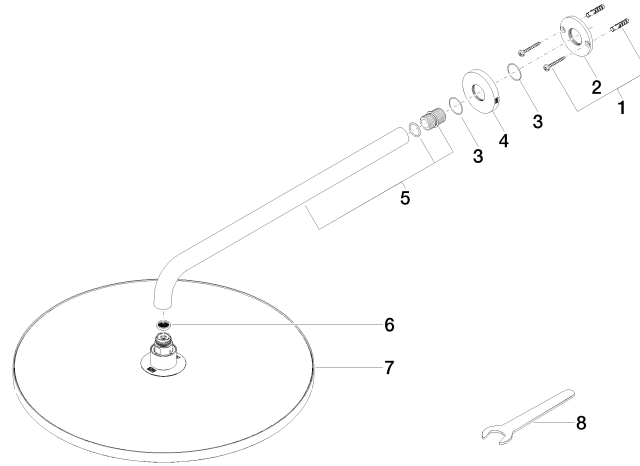

Rain shower with wall fixing 400 mm - Platinum

TARA

28 659 970

- 450mm projection
- rain shower Ø 400 mm
- PURE RAIN, max. flow rate 20 l/min (at 3 bar)
- Function from: 12 l/min
- rosette Ø 60 mm
- 1/2" connection
- with anti-scale system
- WRAS 2212012

Recommended miscellaneous

- Concealed wall elbow -** 35 085 970 90
- max. recess depth 163 mm
 - min. recess depth 90 mm

28 659 970

Flow rate chart

Codes & Standards

DIN 4109

EN 1112

ISO 3822

Scottish Water
Byelaws

UK Water Supply
Regulations

Ü-Zeichen

Rain shower with wall fixing 400 mm - Platinum

TARA

28 659 970

Certificates

LGA_29

DVGW_DW-
6517DN0

LGA_29

WRAS_2212

28 659 970

Product version from 3/13/2017

Rain shower with wall fixing 400 mm - Platinum

TARA

28 659 970