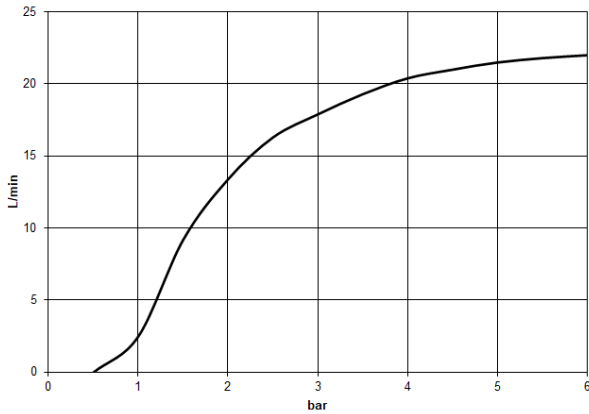

Rain shower with wall fixing 400 mm - Platinum

TARA

28 659 970

- 450mm projection
- rain shower Ø 400 mm
- PURE RAIN, max. flow rate 20 l/min (at 3 bar)
- Function from: 12 l/min
- rosette Ø 60 mm
- 1/2" connection
- with anti-scale system
- WRAS 2212012

Recommended miscellaneous

- Concealed wall elbow -** 35 085 970 90
- max. recess depth 163 mm
 - min. recess depth 90 mm

28 659 970

Flow rate chart

Codes & Standards

DIN 4109

EN 1112

ISO 3822