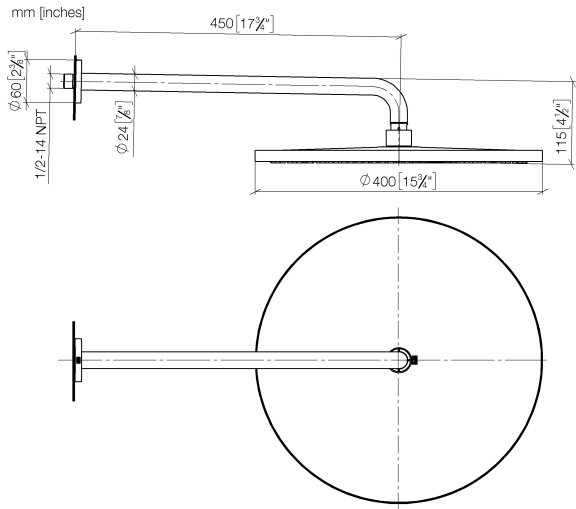

Rain shower with wall fixing 400 mm - Platinum

TARA

28 659 970

- 450mm projection
- rain shower Ø 400 mm
- PURE RAIN, max. flow rate 20 l/min (at 3 bar)
- Function from: 12 l/min
- rosette Ø 60 mm
- 1/2" connection
- with anti-scale system
- WRAS 2212012

Product change as of 1st April 2024: max. flow 20l/min

Fits: TARA, LISSÉ, VAIA, META

	Platinum	28 659 970-08
	Chrome	28 659 970-00
	Brushed Platinum	28 659 970-06
	Dark Chrome	28 659 970-19
	Light Gold	28 659 970-26
	Brushed Light Gold	28 659 970-27
	Brushed Durabronze (23kt Gold)	28 659 970-28
	Matte Black	28 659 970-33
	Brushed Bronze	28 659 970-42
	Brushed Champagne (22kt Gold)	28 659 970-46
	Champagne (22kt Gold)	28 659 970-47
	Brushed Chrome	28 659 970-93
	Brushed Dark Platinum	28 659 970-99

Recommended miscellaneous

- Concealed wall elbow -** 35 085 970 90
- max. recess depth 163 mm
 - min. recess depth 90 mm

28 659 970

Flow rate chart

Codes & Standards

DIN 4109

EN 1112

ISO 3822

Scottish Water
Byelaws

UK Water Supply
Regulations

Ü-Zeichen

Rain shower with wall fixing 400 mm - Platinum

TARA

28 659 970

Certificates

LGA_29