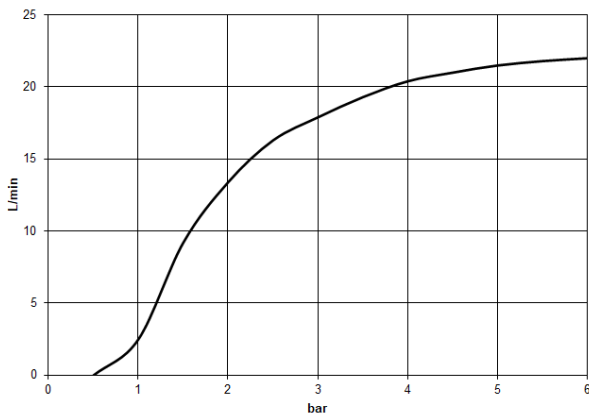

**Rain shower with wall fixing 400 mm - Light Gold**

TARA

28 659 970

- 450mm projection
- rain shower Ø 400 mm
- PURE RAIN, max. flow rate 20 l/min (at 3 bar)
- Function from: 12 l/min
- rosette Ø 60 mm
- 1/2" connection
- with anti-scale system
- WRAS 2212012

**Recommended miscellaneous**

- Concealed wall elbow -** 35 085 970 90
- min. recess depth 90 mm
  - max. recess depth 163 mm

28 659 970

Flow rate chart

Codes & Standards

DIN 4109

EN 1112

ISO 3822