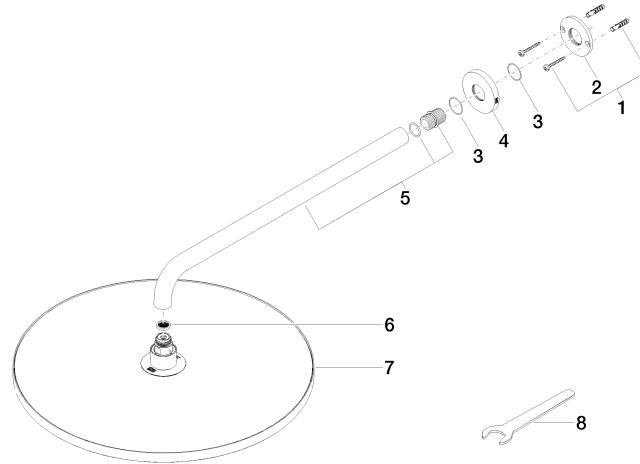

Product version from 3/13/2017