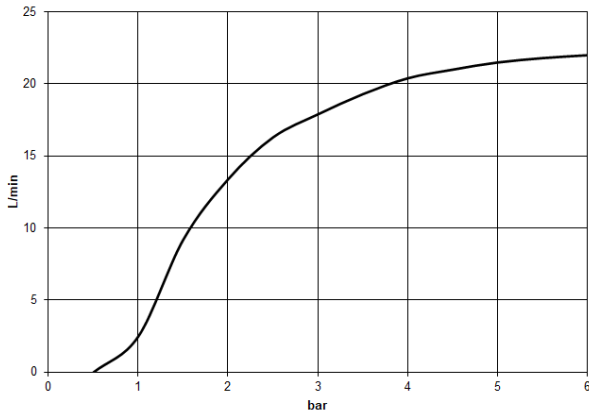

**Rain shower with wall fixing 400 mm - Matte Black**

TARA

28 659 970

- 450mm projection
- rain shower Ø 400 mm
- PURE RAIN, max. flow rate 20 l/min (at 3 bar)
- Function from: 12 l/min
- rosette Ø 60 mm
- 1/2" connection
- with anti-scale system
- WRAS 2212012

**Recommended miscellaneous**

- Concealed wall elbow -** 35 085 970 90
- max. recess depth 163 mm
  - min. recess depth 90 mm

28 659 970

Flow rate chart

Codes & Standards

DIN 4109

EN 1112

ISO 3822