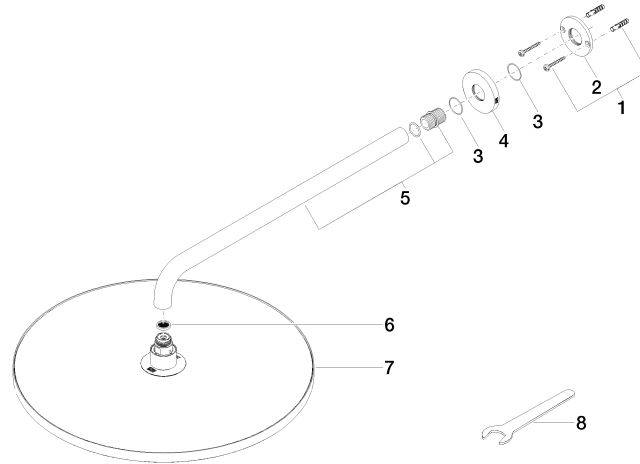

**Rain shower with wall fixing 400 mm - Matte Black**

TARA

28 659 970

- 450mm projection
- rain shower Ø 400 mm
- PURE RAIN, max. flow rate 20 l/min (at 3 bar)
- Function from: 12 l/min
- rosette Ø 60 mm
- 1/2" connection
- with anti-scale system
- WRAS 2212012

### Certificates

LGA\_29

DVGW\_DW-  
6517DN0

LGA\_29

WRAS\_2212

28 659 970

Product version from 3/13/2017

Rain shower with wall fixing 400 mm - Matte Black

TARA

28 659 970

**Spare parts list**

**Product version from 3/13/2017**

No.	Item Number	Name	Quantity used	Delivery time
	04 30 31 032 00 90	fixing set	9	2