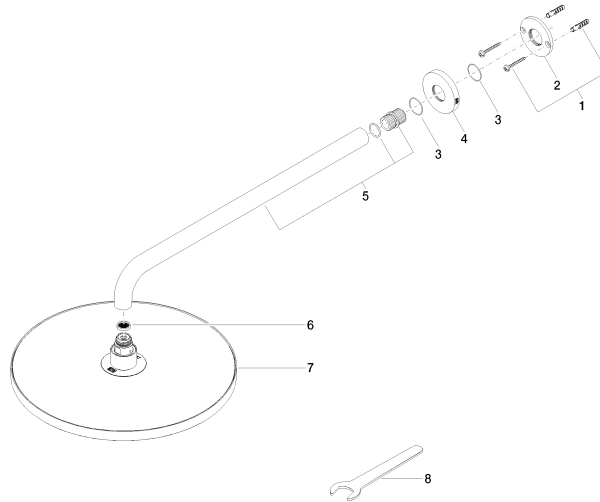

Rain shower with wall fixing FlowReduce 300 mm - Brushed Platinum

TARA

28 678 970

Fits: TARA, LISSÉ, VAIA, META

- 450mm projection
- rain shower Ø 300 mm
- PURE RAIN, max. flow rate 9 l/min (at 3 bar)
- Function from: 7 l/min
- rosette Ø 60 mm
- 1/2" connection
- with anti-scale system
- quick clearing
- This product can help a building meet the requirements of Green Building Rating Systems, e.g. LEED®, BREEAM®, DGNB

28 678 970

mm [inches]

Flow rate chart

Codes & Standards

DIN 4109

ISO 3822

Ü-Zeichen

Rain shower with wall fixing FlowReduce 300 mm - Brushed Platinum

TARA

28 678 970

Certificates

LGA_29

28 678 970

Product version from 4/1/2024

Parts for other finishes can be found here: [Chrome](#)

Rain shower with wall fixing FlowReduce 300 mm - Brushed Platinum

TARA

28 678 970

Spare parts list

Product version from 4/1/2024

No.	Item Number	Name	Quantity used	Delivery time
	04 30 31 032 00 90	fixing set	9	2