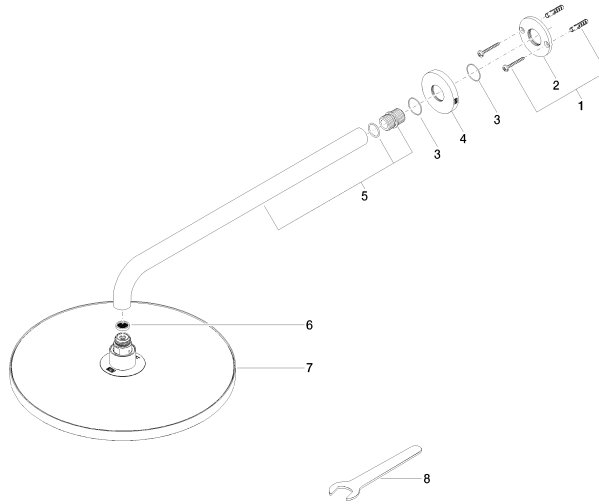

Rain shower with wall fixing FlowReduce 300 mm - Platinum

TARA

28 678 970

Fits: TARA, LISSÉ, VAIA, META

- 450mm projection
- rain shower Ø 300 mm
- PURE RAIN, max. flow rate 9 l/min (at 3 bar)
- Function from: 7 l/min
- rosette Ø 60 mm
- 1/2" connection
- with anti-scale system
- quick clearing
- This product can help a building meet the requirements of Green Building Rating Systems, e.g. LEED®, BREEAM®, DGNB

28 678 970

mm [inches]

Flow rate chart

Codes & Standards

DIN 4109

ISO 3822

Ü-Zeichen

Rain shower with wall fixing FlowReduce 300 mm - Platinum

TARA

28 678 970

Certificates

LGA_29

28 678 970

Product version from 4/1/2024

Parts for other
finishes can be found
here: [Chrome](#)

Rain shower with wall fixing FlowReduce 300 mm - Platinum

TARA

28 678 970

Spare parts list

Product version from 4/1/2024

No.	Item Number	Name	Quantity used	Delivery time
	04 30 31 032 00 90	fixing set	9	2