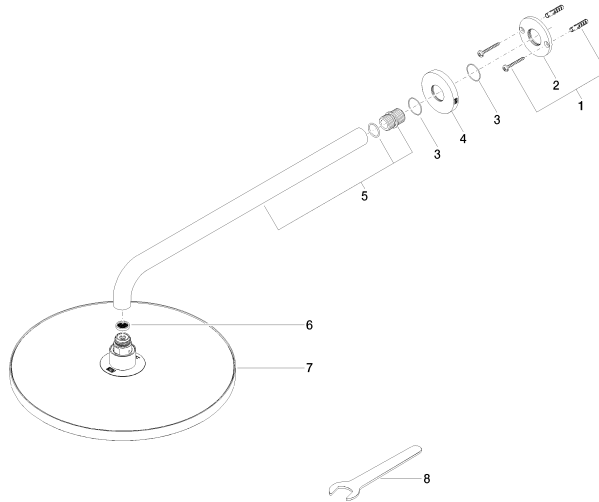

Rain shower with wall fixing FlowReduce 300 mm - Dark Chrome

TARA

28 678 970

Fits: TARA, LISSÉ, VAIA, META

- 450mm projection
- rain shower Ø 300 mm
- PURE RAIN, max. flow rate 9 l/min (at 3 bar)
- Function from: 7 l/min
- rosette Ø 60 mm
- 1/2" connection
- with anti-scale system
- quick clearing
- This product can help a building meet the requirements of Green Building Rating Systems, e.g. LEED®, BREEAM®, DGNB

28 678 970

mm [inches]

Flow rate chart

Codes & Standards

DIN 4109

ISO 3822

Ü-Zeichen

Rain shower with wall fixing FlowReduce 300 mm - Dark Chrome

TARA

28 678 970

Certificates

LGA_29

28 678 970

Product version from 4/1/2024

Parts for other
finishes can be found
here: [Chrome](#)

Rain shower with wall fixing FlowReduce 300 mm - Dark Chrome

TARA

28 678 970

Spare parts list

Product version from 4/1/2024

No.	Item Number	Name	Quantity used	Delivery time
	04 30 31 032 00 90	fixing set	9	2