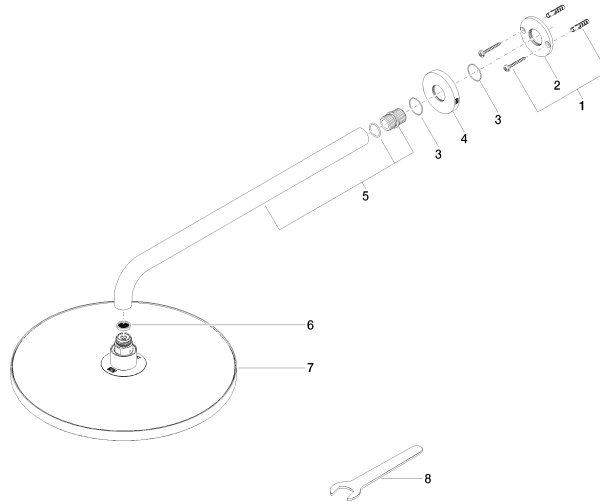

Rain shower with wall fixing FlowReduce 300 mm - Brushed Bronze

TARA

28 678 970

Fits: TARA, LISSÉ, VAIA, META

- 450mm projection
- rain shower Ø 300 mm
- PURE RAIN, max. flow rate 9 l/min (at 3 bar)
- Function from: 7 l/min
- rosette Ø 60 mm
- 1/2" connection
- with anti-scale system
- quick clearing
- This product can help a building meet the requirements of Green Building Rating Systems, e.g. LEED®, BREEAM®, DGNB

28 678 970

mm [inches]

Flow rate chart

Codes & Standards

DIN 4109

ISO 3822

Ü-Zeichen

Rain shower with wall fixing FlowReduce 300 mm - Brushed Bronze

TARA

28 678 970

Certificates

LGA_29

28 678 970

Product version from 4/1/2024

Parts for other finishes can be found here: [Chrome](#)

Rain shower with wall fixing FlowReduce 300 mm - Brushed Bronze

TARA

28 678 970

Spare parts list

Product version from 4/1/2024

| No. | Item Number | Name | Quantity used | Delivery time |
|-----|--------------------|------------|---------------|---------------|
| | 04 30 31 032 00 90 | fixing set | 9 | 2 |