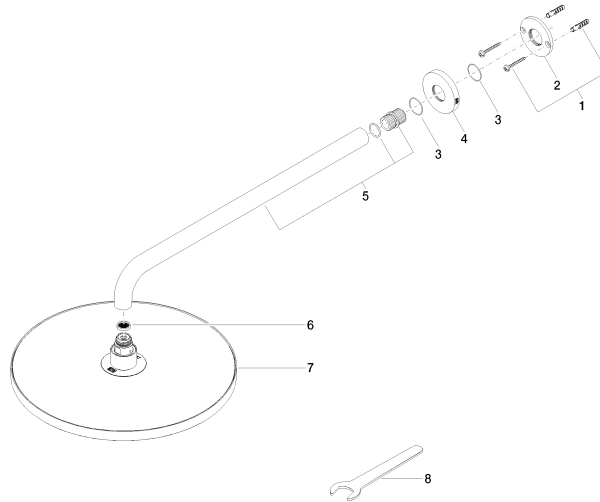

Rain shower with wall fixing FlowReduce 300 mm - Brushed Champagne (22kt Gold)

TARA

28 678 970

- 450mm projection
- rain shower Ø 300 mm
- PURE RAIN, max. flow rate 9 l/min (at 3 bar)
- Function from: 7 l/min
- rosette Ø 60 mm
- 1/2" connection
- with anti-scale system
- quick clearing
- This product can help a building meet the requirements of Green Building Rating Systems, e.g. LEED®, BREEAM®, DGNB

**Rain shower with wall fixing FlowReduce 300 mm - Brushed Champagne (22kt Gold)**

TARA

28 678 970  
mm [inches]

**Flow rate chart**

**Codes & Standards**

DIN 4109

ISO 3822

Ü-Zeichen

Rain shower with wall fixing FlowReduce 300 mm - Brushed Champagne (22kt Gold)

---

TARA

28 678 970

Certificates

---

LGA\_29

# Rain shower with wall fixing FlowReduce 300 mm - Brushed Champagne (22kt Gold)

TARA

28 678 970

**Product version from 4/1/2024**

Parts for other finishes can be found here: [Chrome](#)

Rain shower with wall fixing FlowReduce 300 mm - Brushed Champagne (22kt Gold)