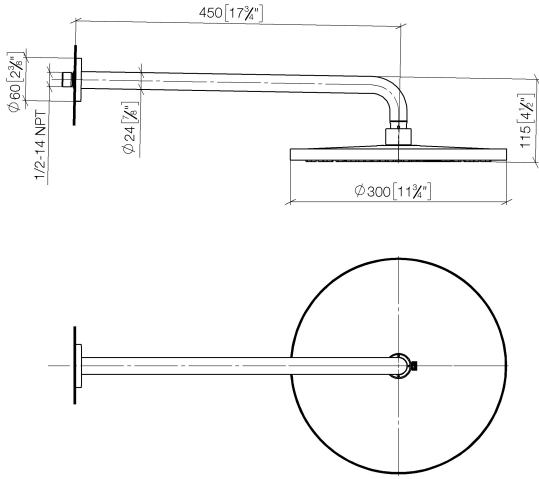

Rain shower with wall fixing FlowReduce 300 mm - Brushed Champagne (22kt Gold)

TARA

28 678 970

- 450mm projection
- rain shower Ø 300 mm
- PURE RAIN, max. flow rate 9 l/min (at 3 bar)
- Function from: 7 l/min
- rosette Ø 60 mm
- 1/2" connection
- with anti-scale system
- quick clearing
- This product can help a building meet the requirements of Green Building Rating Systems, e.g. LEED®, BREEAM®, DGNB

**Rain shower with wall fixing FlowReduce 300 mm - Brushed Champagne (22kt Gold)**

TARA

28 678 970  
mm [inches]

**Flow rate chart**

**Codes & Standards**

DIN 4109

ISO 3822

Ü-Zeichen

Rain shower with wall fixing FlowReduce 300 mm - Brushed Champagne (22kt Gold)

---

TARA

28 678 970

Certificates

---

LGA\_29

#### Product version from 4/1/2024

No.	Item Number	Name	Quantity used	Delivery time
	04 30 31 032 00 90	fixing set	9	2