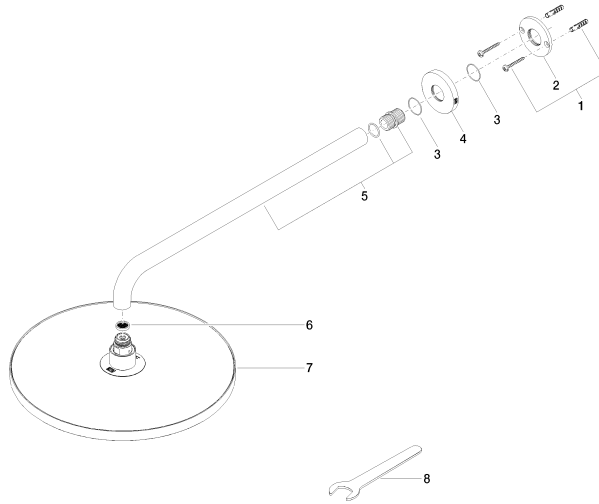

Rain shower with wall fixing FlowReduce 300 mm - Brushed Chrome

TARA

28 678 970

Fits: TARA, LISSÉ, VAIA, META

- 450mm projection
- rain shower Ø 300 mm
- PURE RAIN, max. flow rate 9 l/min (at 3 bar)
- Function from: 7 l/min
- rosette Ø 60 mm
- 1/2" connection
- with anti-scale system
- quick clearing
- This product can help a building meet the requirements of Green Building Rating Systems, e.g. LEED®, BREEAM®, DGNB

28 678 970

mm [inches]

Flow rate chart

Codes & Standards

DIN 4109

ISO 3822

Ü-Zeichen

Rain shower with wall fixing FlowReduce 300 mm - Brushed Chrome

TARA

28 678 970

Certificates

LGA_29

28 678 970

Product version from 4/1/2024

Parts for other
finishes can be found
here: [Chrome](#)

Rain shower with wall fixing FlowReduce 300 mm - Brushed Chrome

TARA

28 678 970

Spare parts list

Product version from 4/1/2024

No.	Item Number	Name	Quantity used	Delivery time
	04 30 31 032 00 90	fixing set	9	2