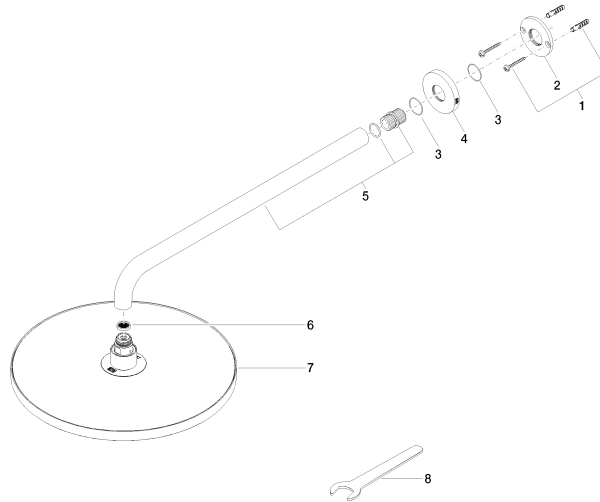

Rain shower with wall fixing FlowReduce 300 mm - Brushed Dark Platinum

TARA

28 678 970

Fits: TARA, LISSÉ, VAIA, META

- 450mm projection
- rain shower Ø 300 mm
- PURE RAIN, max. flow rate 9 l/min (at 3 bar)
- Function from: 7 l/min
- rosette Ø 60 mm
- 1/2" connection
- with anti-scale system
- quick clearing
- This product can help a building meet the requirements of Green Building Rating Systems, e.g. LEED®, BREEAM®, DGNB

28 678 970

mm [inches]

Flow rate chart

Codes & Standards

DIN 4109

ISO 3822

Ü-Zeichen

Rain shower with wall fixing FlowReduce 300 mm - Brushed Dark Platinum

TARA

28 678 970

Certificates

LGA_29

28 678 970

Product version from 4/1/2024

Parts for other finishes can be found here: [Chrome](#)

Rain shower with wall fixing FlowReduce 300 mm - Brushed Dark Platinum

TARA

28 678 970

Spare parts list

Product version from 4/1/2024

No.	Item Number	Name	Quantity used	Delivery time
	04 30 31 032 00 90	fixing set	9	2