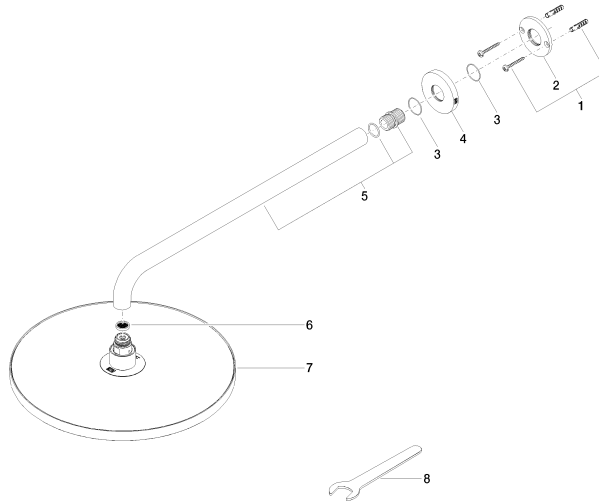

Rain shower with wall fixing 300 mm - Matte Black

TARA

28 679 970

- 450mm projection
- rain shower Ø 300 mm
- PURE RAIN, max. flow rate 14 l/min (at 3 bar)
- Function from: 10 l/min
- rosette Ø 60 mm
- 1/2" connection
- with anti-scale system
- quick clearing
- WRAS 2212012

Recommended miscellaneous

- Concealed wall elbow -** 35 085 970 90
- max. recess depth 163 mm
 - min. recess depth 90 mm

28 679 970

mm [inches]

Flow rate chart

Codes & Standards

DIN 4109

EN 1112

ISO 3822

Scottish Water
Byelaws

UK Water Supply
Regulations

Ü-Zeichen

Rain shower with wall fixing 300 mm - Matte Black

TARA

28 679 970

Certificates

LGA_29

DVGW_DW-
6517DN0

WRAS_2212

28 679 970

Product version from 3/13/2017

Rain shower with wall fixing 300 mm - Matte Black

TARA

28 679 970