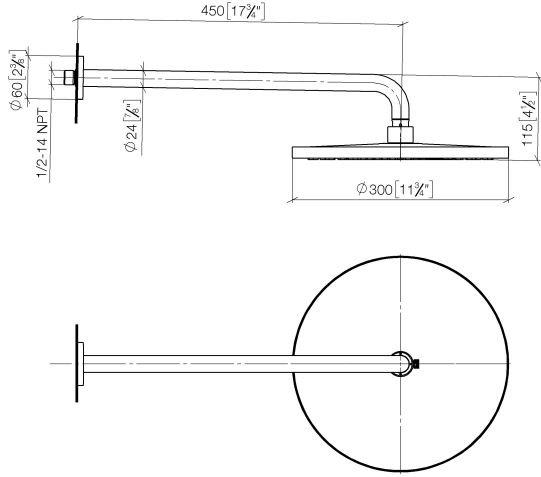

Rain shower with wall fixing 300 mm - Matte Black

TARA

28 679 970

- 450mm projection
- rain shower Ø 300 mm
- PURE RAIN, max. flow rate 14 l/min (at 3 bar)
- Function from: 10 l/min
- rosette Ø 60 mm
- 1/2" connection
- with anti-scale system
- quick clearing
- WRAS 2212012

Fits: TARA, LISSÉ, VAIA, META

	Matte Black	28 679 970-33
	Chrome	28 679 970-00
	Brushed Platinum	28 679 970-06
	Platinum	28 679 970-08
	Dark Chrome	28 679 970-19
	Light Gold	28 679 970-26
	Brushed Light Gold	28 679 970-27
	Brushed Durabronze (23kt Gold)	28 679 970-28
	Brushed Bronze	28 679 970-42
	Brushed Champagne (22kt Gold)	28 679 970-46
	Champagne (22kt Gold)	28 679 970-47
	Brushed Chrome	28 679 970-93
	Brushed Dark Platinum	28 679 970-99

Recommended miscellaneous

- Concealed wall elbow -** 35 085 970 90
- max. recess depth 163 mm
 - min. recess depth 90 mm

28 679 970

mm [inches]

Flow rate chart

Codes & Standards

DIN 4109

EN 1112

ISO 3822

Scottish Water
Byelaws

UK Water Supply
Regulations

Ü-Zeichen

Rain shower with wall fixing 300 mm - Matte Black

TARA

28 679 970

Certificates