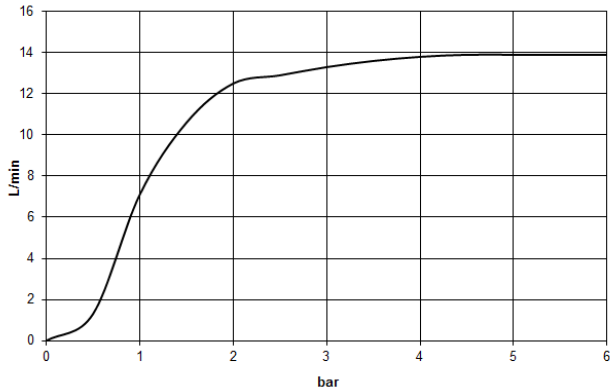

Rain shower with wall fixing 300 mm - Brushed Champagne (22kt Gold)

TARA

28 679 970

- 450mm projection
- rain shower Ø 300 mm
- PURE RAIN, max. flow rate 14 l/min (at 3 bar)
- Function from: 10 l/min
- rosette Ø 60 mm
- 1/2" connection
- with anti-scale system
- quick clearing
- WRAS 2212012

Recommended miscellaneous

- Concealed wall elbow -** 35 085 970 90
- max. recess depth 163 mm
 - min. recess depth 90 mm

28 679 970

mm [inches]

Flow rate chart

Codes & Standards

DIN 4109

EN 1112