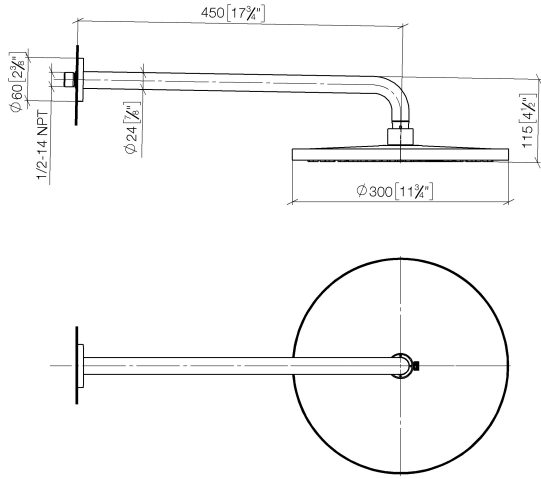

Rain shower with wall fixing 300 mm - Brushed Champagne (22kt Gold)

TARA

28 679 970

- 450mm projection
- rain shower Ø 300 mm
- PURE RAIN, max. flow rate 14 l/min (at 3 bar)
- Function from: 10 l/min
- rosette Ø 60 mm
- 1/2" connection
- with anti-scale system
- quick clearing
- WRAS 2212012

Fits: TARA, LISSÉ, VAIA, META

	Brushed Champagne (22kt Gold)	28 679 970-46
	Chrome	28 679 970-00
	Brushed Platinum	28 679 970-06
	Platinum	28 679 970-08
	Dark Chrome	28 679 970-19
	Light Gold	28 679 970-26
	Brushed Light Gold	28 679 970-27
	Brushed Durabronze (23kt Gold)	28 679 970-28
	Matte Black	28 679 970-33
	Brushed Bronze	28 679 970-42
	Champagne (22kt Gold)	28 679 970-47
	Brushed Chrome	28 679 970-93
	Brushed Dark Platinum	28 679 970-99

Recommended miscellaneous

- Concealed wall elbow -** 35 085 970 90
- max. recess depth 163 mm
 - min. recess depth 90 mm

28 679 970

mm [inches]

Flow rate chart

Codes & Standards

DIN 4109

EN 1112

ISO 3822

Scottish Water
Byelaws

UK Water Supply
Regulations

Ü-Zeichen

Rain shower with wall fixing 300 mm - Brushed Champagne (22kt Gold)

TARA

28 679 970

Certificates