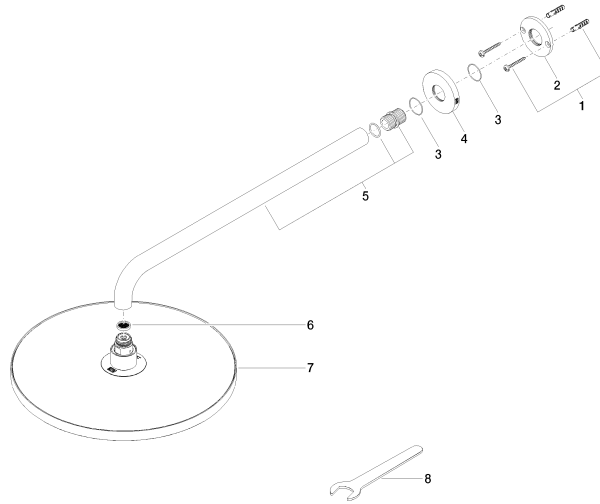

Rain shower with wall fixing 300 mm - Brushed Champagne (22kt Gold)

TARA

28 679 970

- 450mm projection
- rain shower Ø 300 mm
- PURE RAIN, max. flow rate 14 l/min (at 3 bar)
- Function from: 10 l/min
- rosette Ø 60 mm
- 1/2" connection
- with anti-scale system
- quick clearing
- WRAS 2212012

Recommended miscellaneous

- Concealed wall elbow -** 35 085 970 90
- max. recess depth 163 mm
 - min. recess depth 90 mm

28 679 970

mm [inches]

Flow rate chart

Codes & Standards

DIN 4109

EN 1112

ISO 3822

Scottish Water
Byelaws

UK Water Supply
Regulations

Ü-Zeichen

Rain shower with wall fixing 300 mm - Brushed Champagne (22kt Gold)

TARA

28 679 970

Certificates

LGA_29

DVGW_DW-
6517DN0

WRAS_2212

28 679 970

Product version from 3/13/2017

Rain shower with wall fixing 300 mm - Brushed Champagne (22kt Gold)

TARA

28 679 970