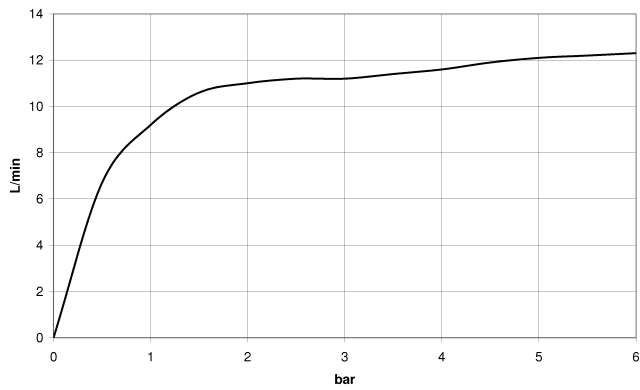

Rain shower with ceiling fixing FlowReduce 400 mm - Brushed Platinum

TARA

28 698 970

Fits: TARA, LISSÉ, VAIA, META

- rain shower Ø 400 mm
- rain flow
- max. flow 12 l/min
- Function from: 12 l/min
- rosette Ø 60 mm optional
- 1/2" connection
- with anti-scale system
- quick clearing
- This product can help a building meet the requirements of Green Building Rating Systems, e.g. LEED®, BREEAM®, DGNB

	Brushed Platinum	28 698 970-06
	Chrome	28 698 970-00
	Platinum	28 698 970-08
	Dark Chrome	28 698 970-19
	Light Gold	28 698 970-26
	Brushed Light Gold	28 698 970-27
	Brushed Durabronze (23kt Gold)	28 698 970-28
	Matte Black	28 698 970-33
	Brushed Bronze	28 698 970-42
	Brushed Champagne (22kt Gold)	28 698 970-46
	Champagne (22kt Gold)	28 698 970-47
	Brushed Chrome	28 698 970-93
	Brushed Dark Platinum	28 698 970-99

28 698 970

mm [inches]

Flow rate chart

Codes & Standards

DIN 4109

ISO 3822

Ü-Zeichen

Rain shower with ceiling fixing FlowReduce 400 mm - Brushed Platinum