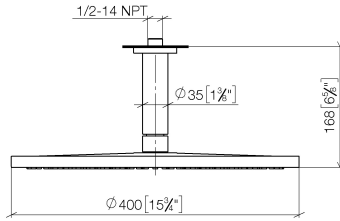

Rain shower with ceiling fixing FlowReduce 400 mm - Brushed Platinum

TARA

28 698 970

Fits: TARA, LISSÉ, VAIA, META

- rain shower Ø 400 mm
- rain flow
- max. flow 12 l/min
- Function from: 12 l/min
- rosette Ø 60 mm optional
- 1/2" connection
- with anti-scale system
- quick clearing
- This product can help a building meet the requirements of Green Building Rating Systems, e.g. LEED®, BREEAM®, DGNB

28 698 970

mm [inches]

Flow rate chart

Codes & Standards

DIN 4109

ISO 3822

Ü-Zeichen

Rain shower with ceiling fixing FlowReduce 400 mm - Brushed Platinum