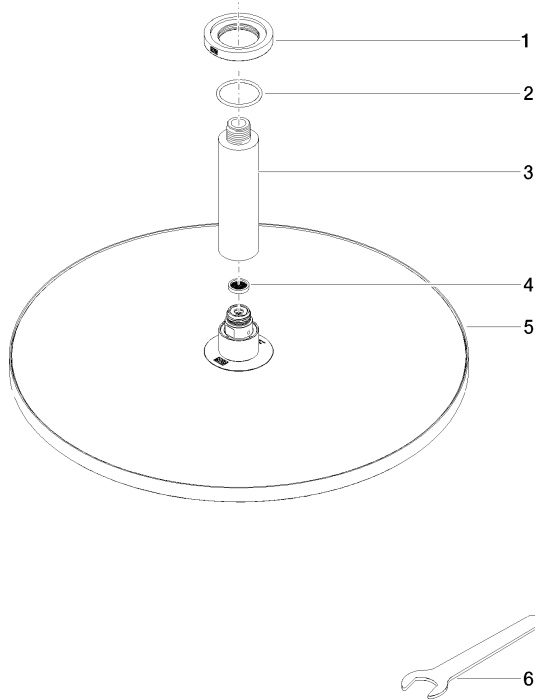

Rain shower with ceiling fixing FlowReduce 400 mm - Brushed Platinum

TARA

28 698 970

Fits: TARA, LISSÉ, VAIA, META

- rain shower Ø 400 mm
- rain flow
- max. flow 12 l/min
- Function from: 12 l/min
- rosette Ø 60 mm optional
- 1/2" connection
- with anti-scale system
- quick clearing
- This product can help a building meet the requirements of Green Building Rating Systems, e.g. LEED®, BREEAM®, DGNB

28 698 970

mm [inches]

Flow rate chart

Codes & Standards

DIN 4109

ISO 3822

Ü-Zeichen

Rain shower with ceiling fixing FlowReduce 400 mm - Brushed Platinum

TARA

28 698 970

Certificates

LGA_38

28 698 970

Product version from 4/1/2024

Parts for other
finishes can be found
here: [Chrome](#)

Rain shower with ceiling fixing FlowReduce 400 mm - Brushed Platinum

TARA

28 698 970

Spare parts list

Product version from 4/1/2024

No.	Item Number	Name	Quantity used	Delivery time
	09 27 22 040-06	rosette	6	10