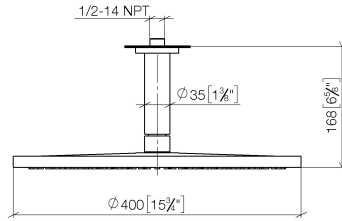

28 698 970

Fits: TARA, LISSÉ, VAIA, META

- rain shower Ø 400 mm
- rain flow
- max. flow 12 l/min
- Function from: 12 l/min
- rosette Ø 60 mm optional
- 1/2" connection
- with anti-scale system
- quick clearing
- This product can help a building meet the requirements of Green Building Rating Systems, e.g. LEED®, BREEAM®, DGNB

28 698 970

mm [inches]