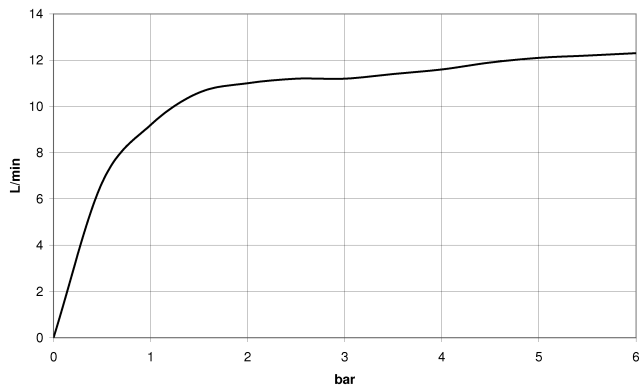

28 698 970

Fits: TARA, LISSÉ, VAIA, META

- rain shower Ø 400 mm
- rain flow
- max. flow 12 l/min
- Function from: 12 l/min
- rosette Ø 60 mm optional
- 1/2" connection
- with anti-scale system
- quick clearing
- This product can help a building meet the requirements of Green Building Rating Systems, e.g. LEED®, BREEAM®, DGNB

|  |                                |               |
|--|--------------------------------|---------------|
|    | Platinum                       | 28 698 970-08 |
|    | Chrome                         | 28 698 970-00 |
|    | Brushed Platinum               | 28 698 970-06 |
|    | Dark Chrome                    | 28 698 970-19 |
|    | Light Gold                     | 28 698 970-26 |
|    | Brushed Light Gold             | 28 698 970-27 |
|    | Brushed Durabronze (23kt Gold) | 28 698 970-28 |
|    | Matte Black                    | 28 698 970-33 |
|    | Brushed Bronze                 | 28 698 970-42 |
|    | Brushed Champagne (22kt Gold)  | 28 698 970-46 |
|   | Champagne (22kt Gold)          | 28 698 970-47 |
|  | Brushed Chrome                 | 28 698 970-93 |
|  | Brushed Dark Platinum          | 28 698 970-99 |

28 698 970

mm [inches]

### Flow rate chart