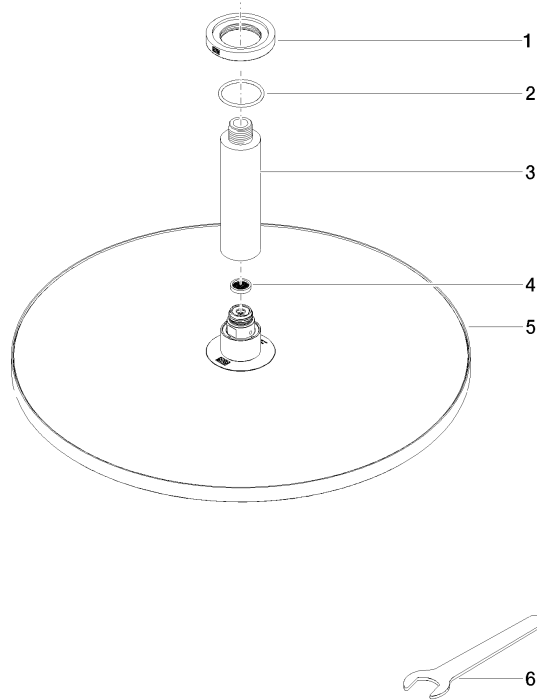

28 698 970

Fits: TARA, LISSÉ, VAIA, META

- rain shower Ø 400 mm
- rain flow
- max. flow 12 l/min
- Function from: 12 l/min
- rosette Ø 60 mm optional
- 1/2" connection
- with anti-scale system
- quick clearing
- This product can help a building meet the requirements of Green Building Rating Systems, e.g. LEED®, BREEAM®, DGNB

28 698 970

mm [inches]

Certificates

---

LGA\_38

28 698 970

**Product version from 4/1/2024**

Parts for other  
finishes can be found  
here: [Chrome](#)

Rain shower with ceiling fixing FlowReduce 400 mm - Platinum

TARA

28 698 970

**Spare parts list**

**Product version from 4/1/2024**

| No. | Item Number     | Name    | Quantity used | Delivery time |
|-----|-----------------|---------|---------------|---------------|
|     | 09 27 22 040-08 | rosette | 6             | 40            |