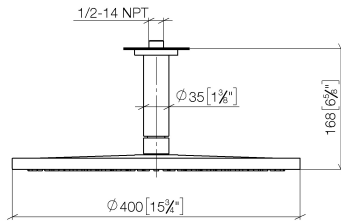

28 698 970

Fits: TARA, LISSÉ, VAIA, META

- rain shower Ø 400 mm
- rain flow
- max. flow 12 l/min
- Function from: 12 l/min
- rosette Ø 60 mm optional
- 1/2" connection
- with anti-scale system
- quick clearing
- This product can help a building meet the requirements of Green Building Rating Systems, e.g. LEED®, BREEAM®, DGNB

28 698 970

mm [inches]