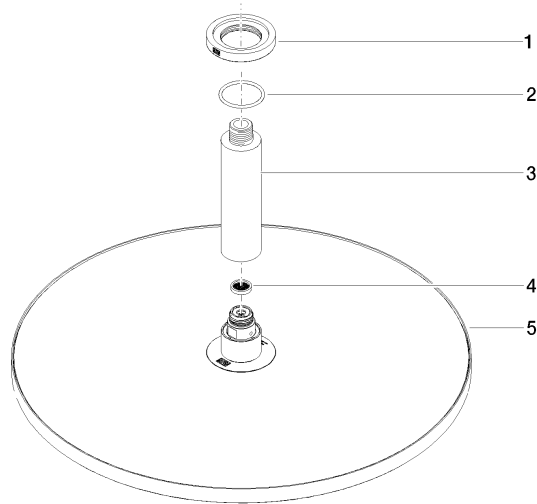

28 698 970

Fits: TARA, LISSÉ, VAIA, META

- rain shower Ø 400 mm
- rain flow
- max. flow 12 l/min
- Function from: 12 l/min
- rosette Ø 60 mm optional
- 1/2" connection
- with anti-scale system
- quick clearing
- This product can help a building meet the requirements of Green Building Rating Systems, e.g. LEED®, BREEAM®, DGNB

28 698 970

mm [inches]

### Flow rate chart

### Spare parts list

No.	Item Number	Name	Quantity used	Delivery time
1	09 27 22 040-19	rosette	1	20
2	09 14 10 141 90	seal	1	2
3	09 11 03 080-19	connection	1	20
4	09 23 01 075 90	insert	1	2
5	90 12 05 090 20-19	shower	1	20
6	90 30 09 069 00 90	key	1	2