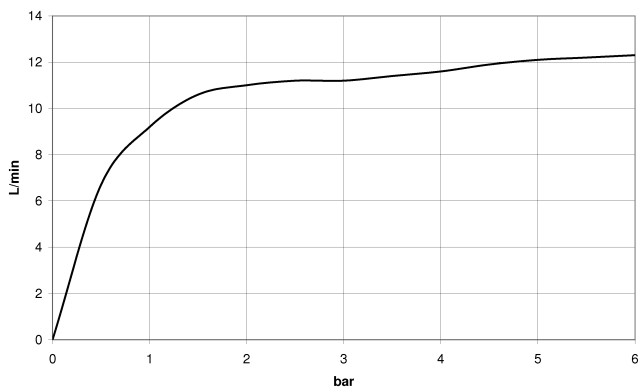

28 698 970

Fits: TARA, LISSÉ, VAIA, META

- rain shower Ø 400 mm
- rain flow
- max. flow 12 l/min
- Function from: 12 l/min
- rosette Ø 60 mm optional
- 1/2" connection
- with anti-scale system
- quick clearing
- This product can help a building meet the requirements of Green Building Rating Systems, e.g. LEED®, BREEAM®, DGNB

	Dark Chrome	28 698 970-19
	Chrome	28 698 970-00
	Brushed Platinum	28 698 970-06
	Platinum	28 698 970-08
	Light Gold	28 698 970-26
	Brushed Light Gold	28 698 970-27
	Brushed Durabronze (23kt Gold)	28 698 970-28
	Matte Black	28 698 970-33
	Brushed Bronze	28 698 970-42
	Brushed Champagne (22kt Gold)	28 698 970-46
	Champagne (22kt Gold)	28 698 970-47
	Brushed Chrome	28 698 970-93
	Brushed Dark Platinum	28 698 970-99

28 698 970

mm [inches]

### Flow rate chart