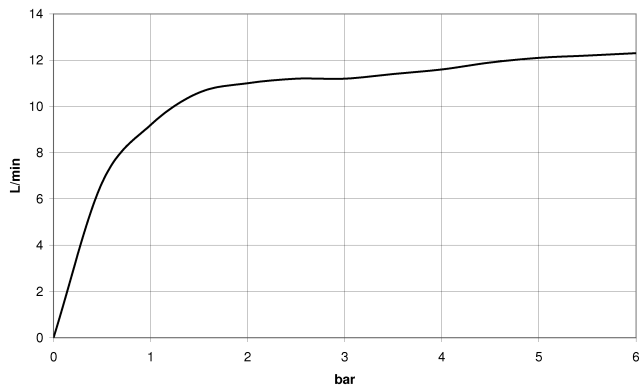

28 698 970

Fits: TARA, LISSÉ, VAIA, META

- rain shower Ø 400 mm
- rain flow
- max. flow 12 l/min
- Function from: 12 l/min
- rosette Ø 60 mm optional
- 1/2" connection
- with anti-scale system
- quick clearing
- This product can help a building meet the requirements of Green Building Rating Systems, e.g. LEED®, BREEAM®, DGNB

	Light Gold	28 698 970-26
	Chrome	28 698 970-00
	Brushed Platinum	28 698 970-06
	Platinum	28 698 970-08
	Dark Chrome	28 698 970-19
	Brushed Light Gold	28 698 970-27
	Brushed Durabronze (23kt Gold)	28 698 970-28
	Matte Black	28 698 970-33
	Brushed Bronze	28 698 970-42
	Brushed Champagne (22kt Gold)	28 698 970-46
	Champagne (22kt Gold)	28 698 970-47
	Brushed Chrome	28 698 970-93
	Brushed Dark Platinum	28 698 970-99

28 698 970

mm [inches]

Flow rate chart

Codes & Standards

DIN 4109

ISO 3822

Ü-Zeichen

Rain shower with ceiling fixing FlowReduce 400 mm - Light Gold