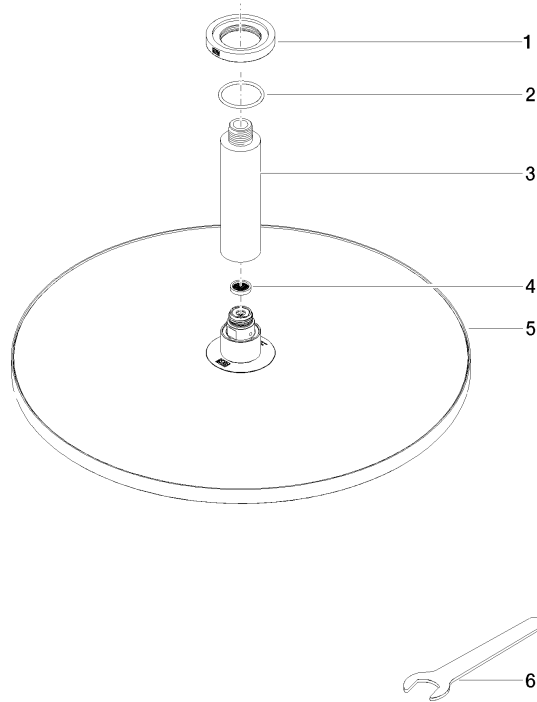

28 698 970

Fits: TARA, LISSÉ, VAIA, META

- rain shower Ø 400 mm
- rain flow
- max. flow 12 l/min
- Function from: 12 l/min
- rosette Ø 60 mm optional
- 1/2" connection
- with anti-scale system
- quick clearing
- This product can help a building meet the requirements of Green Building Rating Systems, e.g. LEED®, BREEAM®, DGNB

28 698 970

mm [inches]

Flow rate chart

Codes & Standards

DIN 4109

ISO 3822

Ü-Zeichen

Rain shower with ceiling fixing FlowReduce 400 mm - Light Gold

TARA

28 698 970

Certificates

LGA_38

28 698 970

Parts for other
finishes can be found
here: [Chrome](#)

Spare parts list