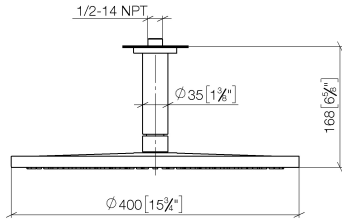

28 698 970

Fits: TARA, LISSÉ, VAIA, META

- rain shower Ø 400 mm
- rain flow
- max. flow 12 l/min
- Function from: 12 l/min
- rosette Ø 60 mm optional
- 1/2" connection
- with anti-scale system
- quick clearing
- This product can help a building meet the requirements of Green Building Rating Systems, e.g. LEED®, BREEAM®, DGNB

28 698 970

mm [inches]

Flow rate chart

Codes & Standards

DIN 4109

ISO 3822

Ü-Zeichen

Rain shower with ceiling fixing FlowReduce 400 mm - Light Gold