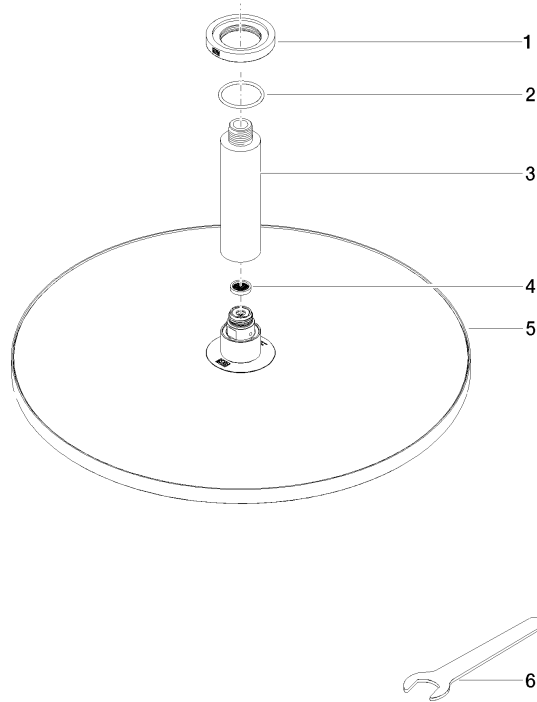

Rain shower with ceiling fixing FlowReduce 400 mm - Brushed Light Gold

TARA

28 698 970

Fits: TARA, LISSÉ, VAIA, META

- rain shower Ø 400 mm
- rain flow
- max. flow 12 l/min
- Function from: 12 l/min
- rosette Ø 60 mm optional
- 1/2" connection
- with anti-scale system
- quick clearing
- This product can help a building meet the requirements of Green Building Rating Systems, e.g. LEED®, BREEAM®, DGNB

28 698 970

mm [inches]

Flow rate chart

Codes & Standards

DIN 4109

ISO 3822

Ü-Zeichen

Rain shower with ceiling fixing FlowReduce 400 mm - Brushed Light Gold

TARA

28 698 970

Certificates

LGA_38

28 698 970

Parts for other
finishes can be found
here: [Chrome](#)

Spare parts list