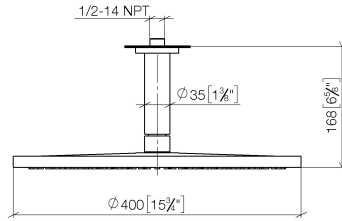

Rain shower with ceiling fixing FlowReduce 400 mm - Brushed Light Gold

TARA

28 698 970

Fits: TARA, LISSÉ, VAIA, META

- rain shower Ø 400 mm
- rain flow
- max. flow 12 l/min
- Function from: 12 l/min
- rosette Ø 60 mm optional
- 1/2" connection
- with anti-scale system
- quick clearing
- This product can help a building meet the requirements of Green Building Rating Systems, e.g. LEED®, BREEAM®, DGNB

28 698 970

mm [inches]

Flow rate chart

Codes & Standards

DIN 4109

ISO 3822

Ü-Zeichen

Rain shower with ceiling fixing FlowReduce 400 mm - Brushed Light Gold