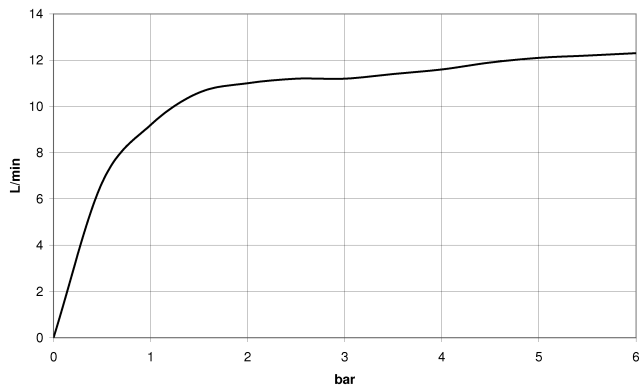

Rain shower with ceiling fixing FlowReduce 400 mm - Brushed Light Gold

TARA

28 698 970

Fits: TARA, LISSÉ, VAIA, META

- rain shower Ø 400 mm
- rain flow
- max. flow 12 l/min
- Function from: 12 l/min
- rosette Ø 60 mm optional
- 1/2" connection
- with anti-scale system
- quick clearing
- This product can help a building meet the requirements of Green Building Rating Systems, e.g. LEED®, BREEAM®, DGNB

	Brushed Light Gold	28 698 970-27
	Chrome	28 698 970-00
	Brushed Platinum	28 698 970-06
	Platinum	28 698 970-08
	Dark Chrome	28 698 970-19
	Light Gold	28 698 970-26
	Brushed Durabronze (23kt Gold)	28 698 970-28
	Matte Black	28 698 970-33
	Brushed Bronze	28 698 970-42
	Brushed Champagne (22kt Gold)	28 698 970-46
	Champagne (22kt Gold)	28 698 970-47
	Brushed Chrome	28 698 970-93
	Brushed Dark Platinum	28 698 970-99

28 698 970

mm [inches]

Flow rate chart

Codes & Standards

DIN 4109

ISO 3822

Ü-Zeichen

Rain shower with ceiling fixing FlowReduce 400 mm - Brushed Light Gold