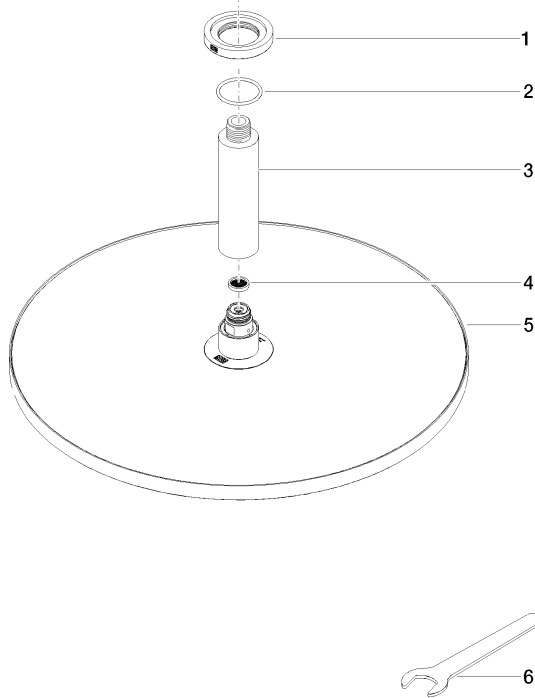

28 698 970

Fits: TARA, LISSÉ, VAIA, META

- rain shower Ø 400 mm
- rain flow
- max. flow 12 l/min
- Function from: 12 l/min
- rosette Ø 60 mm optional
- 1/2" connection
- with anti-scale system
- quick clearing
- This product can help a building meet the requirements of Green Building Rating Systems, e.g. LEED®, BREEAM®, DGNB

28 698 970

mm [inches]

Flow rate chart

Codes & Standards

DIN 4109

ISO 3822

Ü-Zeichen

Rain shower with ceiling fixing FlowReduce 400 mm - Matte Black

TARA

28 698 970

Certificates

LGA_38

28 698 970

Product version from 4/1/2024

Parts for other
finishes can be found
here: [Chrome](#)

Rain shower with ceiling fixing FlowReduce 400 mm - Matte Black

TARA

28 698 970

Spare parts list

Product version from 4/1/2024

No.	Item Number	Name	Quantity used	Delivery time
	09 27 22 040-33	rosette	6	30