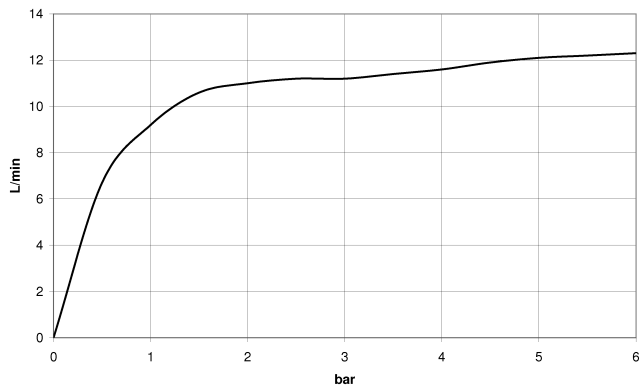

28 698 970

Fits: TARA, LISSÉ, VAIA, META

- rain shower Ø 400 mm
- rain flow
- max. flow 12 l/min
- Function from: 12 l/min
- rosette Ø 60 mm optional
- 1/2" connection
- with anti-scale system
- quick clearing
- This product can help a building meet the requirements of Green Building Rating Systems, e.g. LEED®, BREEAM®, DGNB

	Matte Black	28 698 970-33
	Chrome	28 698 970-00
	Brushed Platinum	28 698 970-06
	Platinum	28 698 970-08
	Dark Chrome	28 698 970-19
	Light Gold	28 698 970-26
	Brushed Light Gold	28 698 970-27
	Brushed Durabronze (23kt Gold)	28 698 970-28
	Brushed Bronze	28 698 970-42
	Brushed Champagne (22kt Gold)	28 698 970-46
	Champagne (22kt Gold)	28 698 970-47
	Brushed Chrome	28 698 970-93
	Brushed Dark Platinum	28 698 970-99

28 698 970

mm [inches]

Flow rate chart

Codes & Standards

DIN 4109

ISO 3822

Ü-Zeichen

Rain shower with ceiling fixing FlowReduce 400 mm - Matte Black