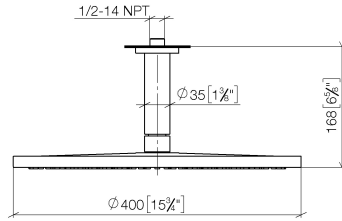

28 698 970

Fits: TARA, LISSÉ, VAIA, META

- rain shower Ø 400 mm
- rain flow
- max. flow 12 l/min
- Function from: 12 l/min
- rosette Ø 60 mm optional
- 1/2" connection
- with anti-scale system
- quick clearing
- This product can help a building meet the requirements of Green Building Rating Systems, e.g. LEED®, BREEAM®, DGNB

28 698 970

mm [inches]

Flow rate chart

Codes & Standards

DIN 4109

ISO 3822

Ü-Zeichen

Rain shower with ceiling fixing FlowReduce 400 mm - Matte Black