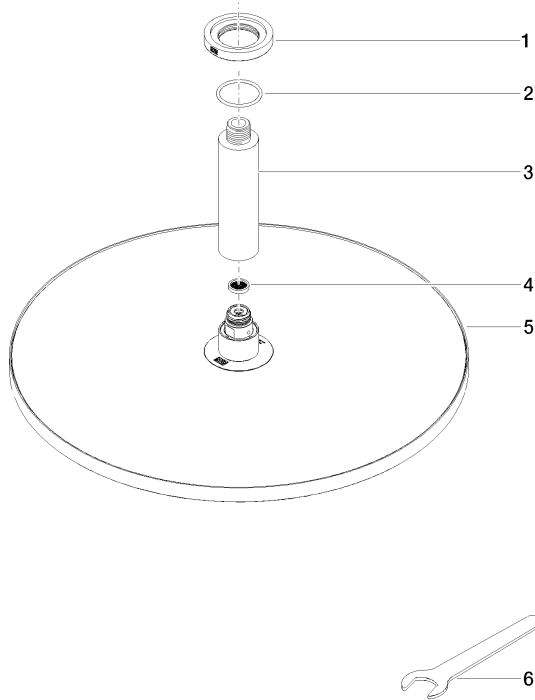

28 698 970

Fits: TARA, LISSÉ, VAIA, META

- rain shower Ø 400 mm
- rain flow
- max. flow 12 l/min
- Function from: 12 l/min
- rosette Ø 60 mm optional
- 1/2" connection
- with anti-scale system
- quick clearing
- This product can help a building meet the requirements of Green Building Rating Systems, e.g. LEED®, BREEAM®, DGNB

28 698 970

mm [inches]

Flow rate chart

Codes & Standards

DIN 4109

ISO 3822

Ü-Zeichen

Rain shower with ceiling fixing FlowReduce 400 mm - Brushed Bronze

TARA

28 698 970

Certificates

LGA_38

28 698 970

Product version from 4/1/2024

Parts for other finishes can be found here: [Chrome](#)

Rain shower with ceiling fixing FlowReduce 400 mm - Brushed Bronze

TARA

28 698 970

Spare parts list

Product version from 4/1/2024

No.	Item Number	Name	Quantity used	Delivery time
	09 27 22 040-42	rosette	6	30