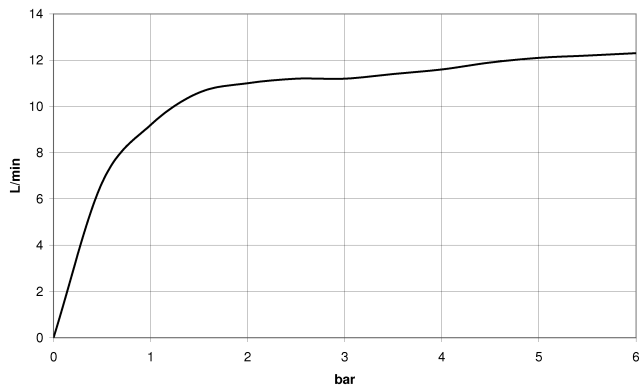

28 698 970

Fits: TARA, LISSÉ, VAIA, META

- rain shower Ø 400 mm
- rain flow
- max. flow 12 l/min
- Function from: 12 l/min
- rosette Ø 60 mm optional
- 1/2" connection
- with anti-scale system
- quick clearing
- This product can help a building meet the requirements of Green Building Rating Systems, e.g. LEED®, BREEAM®, DGNB

	Brushed Bronze	28 698 970-42
	Chrome	28 698 970-00
	Brushed Platinum	28 698 970-06
	Platinum	28 698 970-08
	Dark Chrome	28 698 970-19
	Light Gold	28 698 970-26
	Brushed Light Gold	28 698 970-27
	Brushed Durabronze (23kt Gold)	28 698 970-28
	Matte Black	28 698 970-33
	Brushed Champagne (22kt Gold)	28 698 970-46
	Champagne (22kt Gold)	28 698 970-47
	Brushed Chrome	28 698 970-93
	Brushed Dark Platinum	28 698 970-99

28 698 970

mm [inches]

Flow rate chart

Codes & Standards

DIN 4109

ISO 3822

Ü-Zeichen

Rain shower with ceiling fixing FlowReduce 400 mm - Brushed Bronze