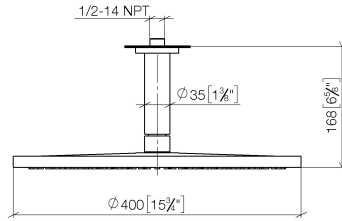

28 698 970

Fits: TARA, LISSÉ, VAIA, META

- rain shower Ø 400 mm
- rain flow
- max. flow 12 l/min
- Function from: 12 l/min
- rosette Ø 60 mm optional
- 1/2" connection
- with anti-scale system
- quick clearing
- This product can help a building meet the requirements of Green Building Rating Systems, e.g. LEED®, BREEAM®, DGNB

28 698 970

mm [inches]

Flow rate chart

Codes & Standards

DIN 4109

ISO 3822

Ü-Zeichen

Rain shower with ceiling fixing FlowReduce 400 mm - Brushed Bronze