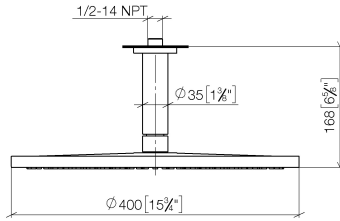

Rain shower with ceiling fixing FlowReduce 400 mm - Brushed Champagne (22kt Gold)

TARA

28 698 970

Fits: TARA, LISSÉ, VAIA, META

- rain shower Ø 400 mm
- rain flow
- max. flow 12 l/min
- Function from: 12 l/min
- rosette Ø 60 mm optional
- 1/2" connection
- with anti-scale system
- quick clearing
- This product can help a building meet the requirements of Green Building Rating Systems, e.g. LEED®, BREEAM®, DGNB

**Rain shower with ceiling fixing FlowReduce 400 mm - Brushed Champagne
(22kt Gold)**

TARA

28 698 970
mm [inches]

Flow rate chart

Codes & Standards

DIN 4109

ISO 3822

Ü-Zeichen

Rain shower with ceiling fixing FlowReduce 400 mm - Brushed Champagne
(22kt Gold)

TARA

28 698 970

Certificates

LGA_38

28 698 970

Product version from 4/1/2024

Parts for other
finishes can be found
here: [Chrome](#)