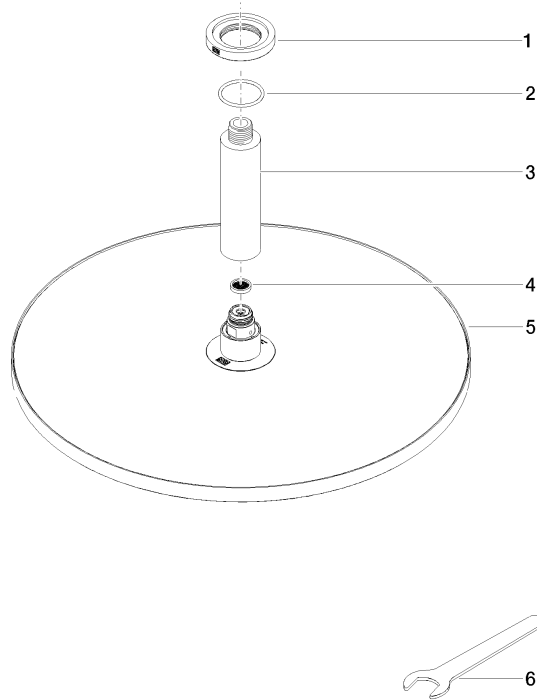

Rain shower with ceiling fixing FlowReduce 400 mm - Brushed Champagne (22kt Gold)

TARA

28 698 970

Fits: TARA, LISSÉ, VAIA, META

- rain shower Ø 400 mm
- rain flow
- max. flow 12 l/min
- Function from: 12 l/min
- rosette Ø 60 mm optional
- 1/2" connection
- with anti-scale system
- quick clearing
- This product can help a building meet the requirements of Green Building Rating Systems, e.g. LEED®, BREEAM®, DGNB

**Rain shower with ceiling fixing FlowReduce 400 mm - Brushed Champagne
(22kt Gold)**

TARA

28 698 970
mm [inches]

Flow rate chart

Codes & Standards

DIN 4109

ISO 3822

Ü-Zeichen

Rain shower with ceiling fixing FlowReduce 400 mm - Brushed Champagne
(22kt Gold)

TARA

28 698 970

Certificates

LGA_38

28 698 970

Product version from 4/1/2024

Parts for other
finishes can be found
here: [Chrome](#)

Rain shower with ceiling fixing FlowReduce 400 mm - Brushed Champagne
(22kt Gold)

TARA

28 698 970

Spare parts list

Product version from 4/1/2024

No.	Item Number	Name	Quantity used	Delivery time
	09 27 22 040-46	rosette	6	30