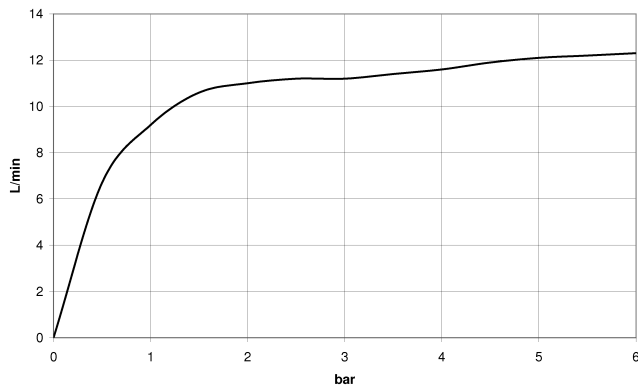

Rain shower with ceiling fixing FlowReduce 400 mm - Brushed Champagne (22kt Gold)

TARA

28 698 970

Fits: TARA, LISSÉ, VAIA, META

- rain shower Ø 400 mm
- rain flow
- max. flow 12 l/min
- Function from: 12 l/min
- rosette Ø 60 mm optional
- 1/2" connection
- with anti-scale system
- quick clearing
- This product can help a building meet the requirements of Green Building Rating Systems, e.g. LEED®, BREEAM®, DGNB

	Brushed Champagne (22kt Gold)	28 698 970-46
	Chrome	28 698 970-00
	Brushed Platinum	28 698 970-06
	Platinum	28 698 970-08
	Dark Chrome	28 698 970-19
	Light Gold	28 698 970-26
	Brushed Light Gold	28 698 970-27
	Brushed Durabronze (23kt Gold)	28 698 970-28
	Matte Black	28 698 970-33
	Brushed Bronze	28 698 970-42
	Champagne (22kt Gold)	28 698 970-47
	Brushed Chrome	28 698 970-93
	Brushed Dark Platinum	28 698 970-99

**Rain shower with ceiling fixing FlowReduce 400 mm - Brushed Champagne
(22kt Gold)**

TARA

28 698 970
mm [inches]

Flow rate chart

Codes & Standards

DIN 4109

ISO 3822

Ü-Zeichen