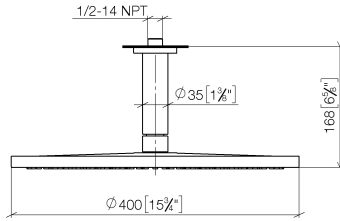

Rain shower with ceiling fixing FlowReduce 400 mm - Brushed Chrome

TARA

28 698 970

Fits: TARA, LISSÉ, VAIA, META

- rain shower Ø 400 mm
- rain flow
- max. flow 12 l/min
- Function from: 12 l/min
- rosette Ø 60 mm optional
- 1/2" connection
- with anti-scale system
- quick clearing
- This product can help a building meet the requirements of Green Building Rating Systems, e.g. LEED®, BREEAM®, DGNB

28 698 970

mm [inches]

Flow rate chart

Codes & Standards

DIN 4109

ISO 3822

Ü-Zeichen

Rain shower with ceiling fixing FlowReduce 400 mm - Brushed Chrome