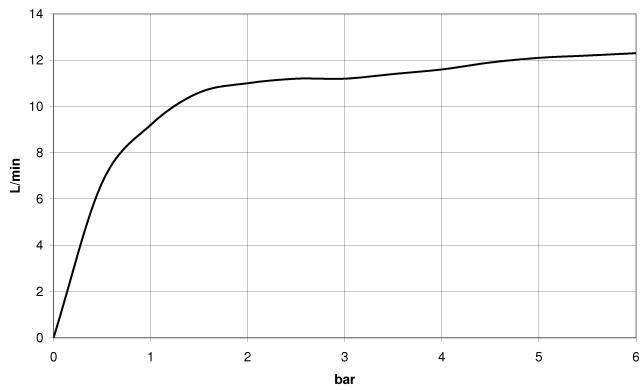

Rain shower with ceiling fixing FlowReduce 400 mm - Brushed Chrome

TARA

28 698 970

Fits: TARA, LISSÉ, VAIA, META

- rain shower Ø 400 mm
- rain flow
- max. flow 12 l/min
- Function from: 12 l/min
- rosette Ø 60 mm optional
- 1/2" connection
- with anti-scale system
- quick clearing
- This product can help a building meet the requirements of Green Building Rating Systems, e.g. LEED®, BREEAM®, DGNB

	Brushed Chrome	28 698 970-93
	Chrome	28 698 970-00
	Brushed Platinum	28 698 970-06
	Platinum	28 698 970-08
	Dark Chrome	28 698 970-19
	Light Gold	28 698 970-26
	Brushed Light Gold	28 698 970-27
	Brushed Durabronze (23kt Gold)	28 698 970-28
	Matte Black	28 698 970-33
	Brushed Bronze	28 698 970-42
	Brushed Champagne (22kt Gold)	28 698 970-46
	Champagne (22kt Gold)	28 698 970-47
	Brushed Dark Platinum	28 698 970-99

28 698 970

mm [inches]

Flow rate chart

Codes & Standards

DIN 4109

ISO 3822

Ü-Zeichen

Rain shower with ceiling fixing FlowReduce 400 mm - Brushed Chrome