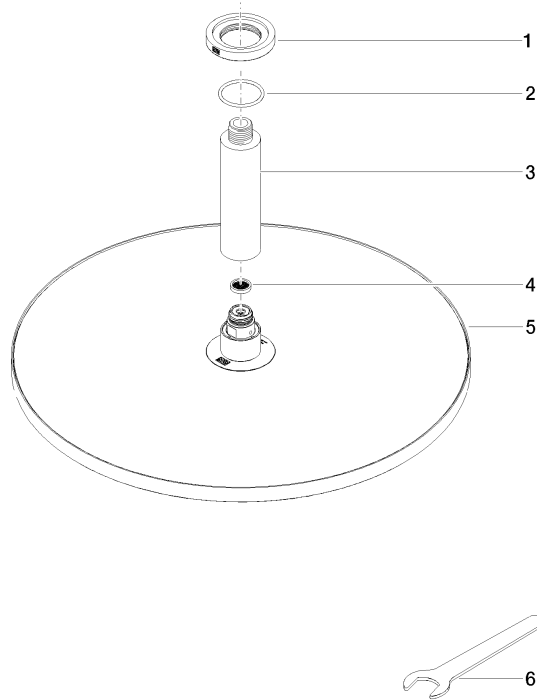

Rain shower with ceiling fixing FlowReduce 400 mm - Brushed Chrome

TARA

28 698 970

Fits: TARA, LISSÉ, VAIA, META

- rain shower Ø 400 mm
- rain flow
- max. flow 12 l/min
- Function from: 12 l/min
- rosette Ø 60 mm optional
- 1/2" connection
- with anti-scale system
- quick clearing
- This product can help a building meet the requirements of Green Building Rating Systems, e.g. LEED®, BREEAM®, DGNB

28 698 970

mm [inches]

Flow rate chart

Codes & Standards

DIN 4109

ISO 3822

Ü-Zeichen

Rain shower with ceiling fixing FlowReduce 400 mm - Brushed Chrome

TARA

28 698 970

Certificates

LGA_38

28 698 970

Product version from 4/1/2024

Parts for other
finishes can be found
here: [Chrome](#)

Rain shower with ceiling fixing FlowReduce 400 mm - Brushed Chrome

TARA

28 698 970

Spare parts list

Product version from 4/1/2024

No.	Item Number	Name	Quantity used	Delivery time
	09 27 22 040-93	rosette	6	20