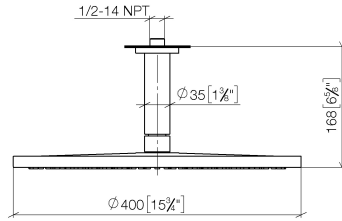

Rain shower with ceiling fixing FlowReduce 400 mm - Brushed Dark Platinum

TARA

28 698 970

Fits: TARA, LISSÉ, VAIA, META

- rain shower Ø 400 mm
- rain flow
- max. flow 12 l/min
- Function from: 12 l/min
- rosette Ø 60 mm optional
- 1/2" connection
- with anti-scale system
- quick clearing
- This product can help a building meet the requirements of Green Building Rating Systems, e.g. LEED®, BREEAM®, DGNB

28 698 970

mm [inches]

Flow rate chart

Codes & Standards

DIN 4109

ISO 3822

Ü-Zeichen

Rain shower with ceiling fixing FlowReduce 400 mm - Brushed Dark Platinum