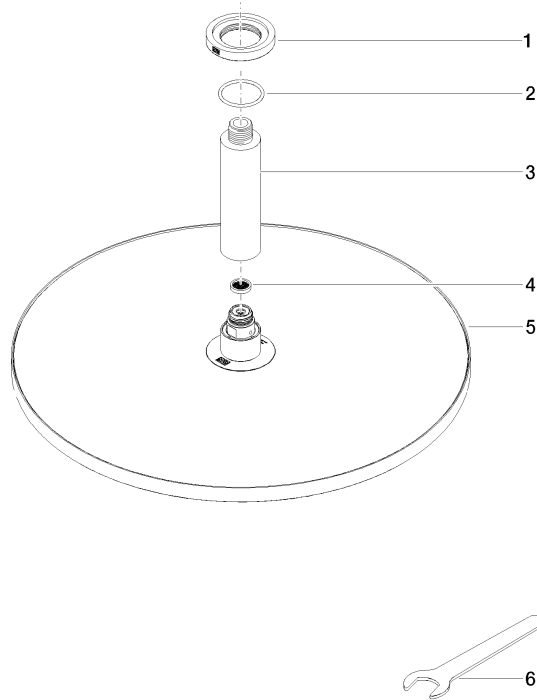

Rain shower with ceiling fixing FlowReduce 400 mm - Brushed Dark Platinum

TARA

28 698 970

Fits: TARA, LISSÉ, VAIA, META

- rain shower Ø 400 mm
- rain flow
- max. flow 12 l/min
- Function from: 12 l/min
- rosette Ø 60 mm optional
- 1/2" connection
- with anti-scale system
- quick clearing
- This product can help a building meet the requirements of Green Building Rating Systems, e.g. LEED®, BREEAM®, DGNB

28 698 970

mm [inches]

Flow rate chart

Codes & Standards

DIN 4109

ISO 3822

Ü-Zeichen

Rain shower with ceiling fixing FlowReduce 400 mm - Brushed Dark Platinum

TARA

28 698 970

Certificates

LGA_38

28 698 970

Product version from 4/1/2024

Parts for other finishes can be found here: [Chrome](#)

Rain shower with ceiling fixing FlowReduce 400 mm - Brushed Dark Platinum

TARA

28 698 970

Spare parts list

Product version from 4/1/2024

No.	Item Number	Name	Quantity used	Delivery time
	09 27 22 040-99	rosette	6	30