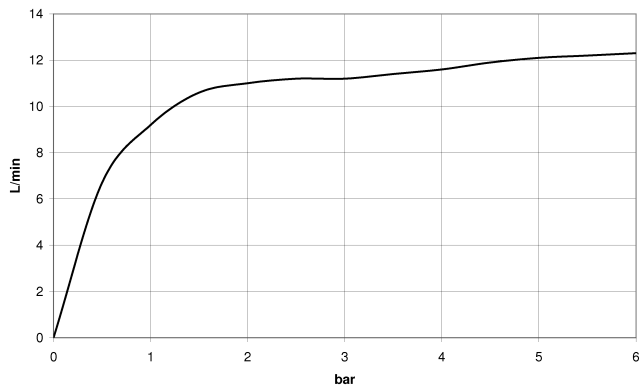

Rain shower with ceiling fixing FlowReduce 400 mm - Brushed Dark Platinum

TARA

28 698 970

Fits: TARA, LISSÉ, VAIA, META

- rain shower Ø 400 mm
- rain flow
- max. flow 12 l/min
- Function from: 12 l/min
- rosette Ø 60 mm optional
- 1/2" connection
- with anti-scale system
- quick clearing
- This product can help a building meet the requirements of Green Building Rating Systems, e.g. LEED®, BREEAM®, DGNB

	Brushed Dark Platinum	28 698 970-99
	Chrome	28 698 970-00
	Brushed Platinum	28 698 970-06
	Platinum	28 698 970-08
	Dark Chrome	28 698 970-19
	Light Gold	28 698 970-26
	Brushed Light Gold	28 698 970-27
	Brushed Durabronze (23kt Gold)	28 698 970-28
	Matte Black	28 698 970-33
	Brushed Bronze	28 698 970-42
	Brushed Champagne (22kt Gold)	28 698 970-46
	Champagne (22kt Gold)	28 698 970-47
	Brushed Chrome	28 698 970-93

28 698 970

mm [inches]

Flow rate chart

Codes & Standards

DIN 4109

ISO 3822

Ü-Zeichen

Rain shower with ceiling fixing FlowReduce 400 mm - Brushed Dark Platinum