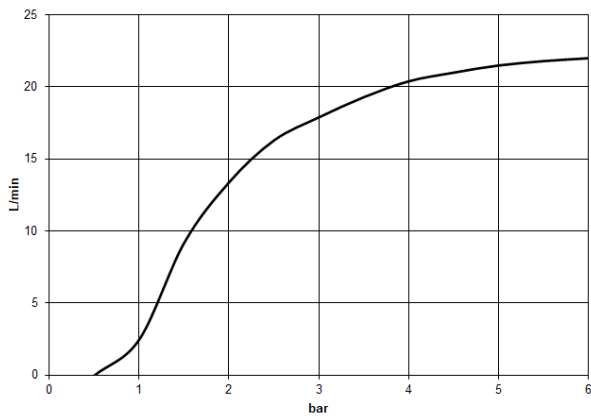

Rain shower with ceiling fixing 400 mm - Chrome

TARA

28 699 970

Fits: TARA, LISSÉ, VAIA, META

- rain shower Ø 400 mm
- PURE RAIN, max. flow rate 20 l/min (at 3 bar)
- Max. flow rate 20 l/min (at 3 bar)
- Function from: 12 l/min
- rosette Ø 60 mm optional
- 1/2" connection
- with anti-scale system
- quick clearing
- WRAS 2212012

Recommended miscellaneous

- Concealed wall elbow -** 35 085 970 90
- max. recess depth 163 mm
 - min. recess depth 90 mm

28 699 970

mm [inches]

Flow rate chart

Certificates

LGA_29238.

WRAS_2212012.