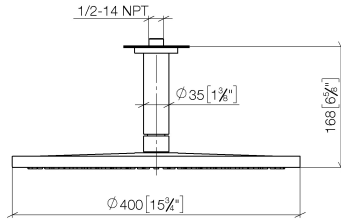

Rain shower with ceiling fixing 400 mm - Chrome

TARA

28 699 970

Fits: TARA, LISSÉ, VAIA, META

- rain shower Ø 400 mm
- PURE RAIN, max. flow rate 20 l/min (at 3 bar)
- Max. flow rate 20 l/min (at 3 bar)
- Function from: 12 l/min
- rosette Ø 60 mm optional
- 1/2" connection
- with anti-scale system
- quick clearing
- WRAS 2212012

Product change as of 1st April 2024: max. flow 20l/min

	Chrome	28 699 970-00
	Brushed Platinum	28 699 970-06
	Platinum	28 699 970-08
	Dark Chrome	28 699 970-19
	Light Gold	28 699 970-26
	Brushed Light Gold	28 699 970-27
	Brushed Durabronze (23kt Gold)	28 699 970-28
	Matte Black	28 699 970-33
	Brushed Bronze	28 699 970-42
	Brushed Champagne (22kt Gold)	28 699 970-46
	Champagne (22kt Gold)	28 699 970-47
	Brushed Chrome	28 699 970-93
	Brushed Dark Platinum	28 699 970-99

Recommended miscellaneous

- Concealed wall elbow -** 35 085 970 90
- max. recess depth 163 mm
 - min. recess depth 90 mm

28 699 970

mm [inches]

Flow rate chart

Certificates

LGA_29238.

WRAS_2212012.

DVGW_DW-
6517DN0118.

28 699 970

Spare parts list

No.	Item Number	Name	Quantity used	Delivery time
1	09 27 22 040-00	rosette	1	10
2	09 14 10 141 90	seal	1	2
3	09 11 03 080-00	connection	1	10
4	09 23 01 075 90	insert	1	2
5	04 12 05 090 00-00	shower	1	10
6	90 30 09 069 00 90	key	1	2