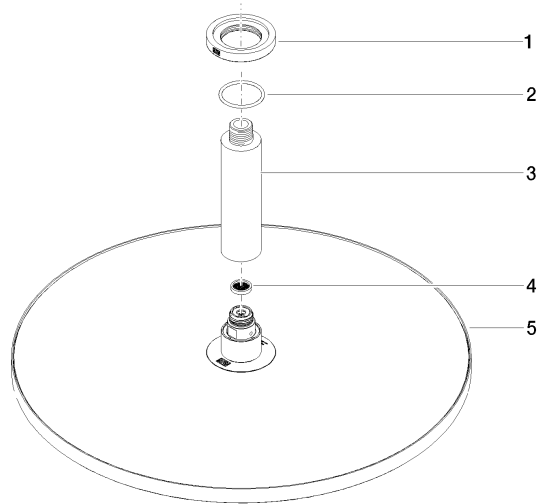

Rain shower with ceiling fixing 400 mm - Chrome

TARA

28 699 970

Fits: TARA, LISSÉ, VAIA, META

- rain shower Ø 400 mm
- PURE RAIN, max. flow rate 20 l/min (at 3 bar)
- Max. flow rate 20 l/min (at 3 bar)
- Function from: 12 l/min
- rosette Ø 60 mm optional
- 1/2" connection
- with anti-scale system
- quick clearing
- WRAS 2212012

Product change as of 1st April 2024: max. flow 20l/min

	Chrome	28 699 970-00
	Brushed Platinum	28 699 970-06
	Platinum	28 699 970-08
	Dark Chrome	28 699 970-19
	Light Gold	28 699 970-26
	Brushed Light Gold	28 699 970-27
	Brushed Durabronze (23kt Gold)	28 699 970-28
	Matte Black	28 699 970-33
	Brushed Bronze	28 699 970-42
	Brushed Champagne (22kt Gold)	28 699 970-46
	Champagne (22kt Gold)	28 699 970-47
	Brushed Chrome	28 699 970-93
	Brushed Dark Platinum	28 699 970-99

Recommended miscellaneous

- Concealed wall elbow -** 35 085 970 90
- max. recess depth 163 mm
 - min. recess depth 90 mm

28 699 970

mm [inches]

Flow rate chart

Certificates

LGA_29238.

WRAS_2212012.

DVGW_DW-
6517DN0118.

28 699 970

Spare parts list

No.	Item Number	Name	Quantity used	Delivery time
1	09 27 22 040-00	rosette	1	10
2	09 14 10 141 90	seal	1	2
3	09 11 03 080-00	connection	1	10
4	09 23 01 075 90	insert	1	2
5	04 12 05 090 00-00	shower	1	10
6	90 30 09 069 00 90	key	1	2