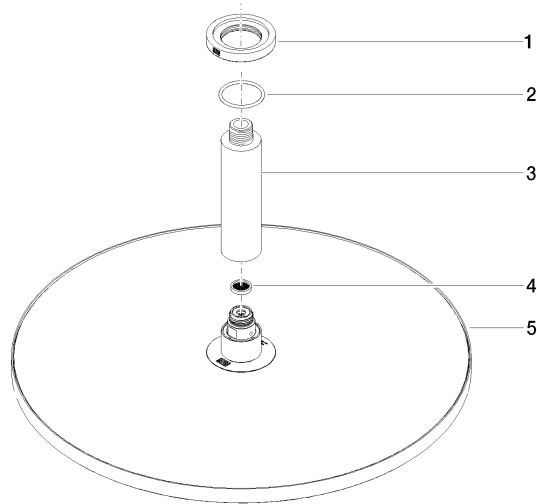

Rain shower with ceiling fixing 400 mm - Platinum

TARA

28 699 970

Fits: TARA, LISSÉ, VAIA, META

- rain shower Ø 400 mm
- PURE RAIN, max. flow rate 20 l/min (at 3 bar)
- Max. flow rate 20 l/min (at 3 bar)
- Function from: 12 l/min
- rosette Ø 60 mm optional
- 1/2" connection
- with anti-scale system
- quick clearing
- WRAS 2212012

Product change as of 1st April 2024: max. flow 20l/min

	Platinum	28 699 970-08
	Chrome	28 699 970-00
	Brushed Platinum	28 699 970-06
	Dark Chrome	28 699 970-19
	Light Gold	28 699 970-26
	Brushed Light Gold	28 699 970-27
	Brushed Durabronze (23kt Gold)	28 699 970-28
	Matte Black	28 699 970-33
	Brushed Bronze	28 699 970-42
	Brushed Champagne (22kt Gold)	28 699 970-46
	Champagne (22kt Gold)	28 699 970-47
	Brushed Chrome	28 699 970-93
	Brushed Dark Platinum	28 699 970-99

Recommended miscellaneous

- Concealed wall elbow -** 35 085 970 90
- max. recess depth 163 mm
 - min. recess depth 90 mm

28 699 970

mm [inches]

Flow rate chart

Certificates

LGA_29238.

WRAS_2212012.

DVGW_DW-
6517DN0118.

28 699 970

Spare parts list

No.	Item Number	Name	Quantity used	Delivery time
1	09 27 22 040-08	rosette	1	40
2	09 14 10 141 90	seal	1	2
3	09 11 03 080-08	connection	1	40
4	09 23 01 075 90	insert	1	2
5	04 12 05 090 00-08	shower	1	40
6	90 30 09 069 00 90	key	1	2