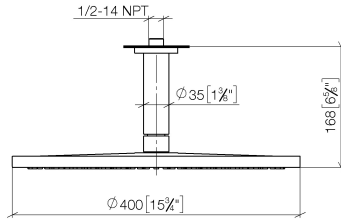

Rain shower with ceiling fixing 400 mm - Platinum

TARA

28 699 970

Fits: TARA, LISSÉ, VAIA, META

- rain shower Ø 400 mm
- PURE RAIN, max. flow rate 20 l/min (at 3 bar)
- Max. flow rate 20 l/min (at 3 bar)
- Function from: 12 l/min
- rosette Ø 60 mm optional
- 1/2" connection
- with anti-scale system
- quick clearing
- WRAS 2212012

Product change as of 1st April 2024: max. flow 20l/min

	Platinum	28 699 970-08
	Chrome	28 699 970-00
	Brushed Platinum	28 699 970-06
	Dark Chrome	28 699 970-19
	Light Gold	28 699 970-26
	Brushed Light Gold	28 699 970-27
	Brushed Durabronze (23kt Gold)	28 699 970-28
	Matte Black	28 699 970-33
	Brushed Bronze	28 699 970-42
	Brushed Champagne (22kt Gold)	28 699 970-46
	Champagne (22kt Gold)	28 699 970-47
	Brushed Chrome	28 699 970-93
	Brushed Dark Platinum	28 699 970-99

Recommended miscellaneous

- Concealed wall elbow -** 35 085 970 90
- max. recess depth 163 mm
 - min. recess depth 90 mm

28 699 970

mm [inches]

Flow rate chart

Certificates

LGA_29238.

WRAS_2212012.

DVGW_DW-
6517DN0118.

28 699 970

Spare parts list

No.	Item Number	Name	Quantity used	Delivery time
1	09 27 22 040-08	rosette	1	40
2	09 14 10 141 90	seal	1	2
3	09 11 03 080-08	connection	1	40
4	09 23 01 075 90	insert	1	2
5	04 12 05 090 00-08	shower	1	40
6	90 30 09 069 00 90	key	1	2