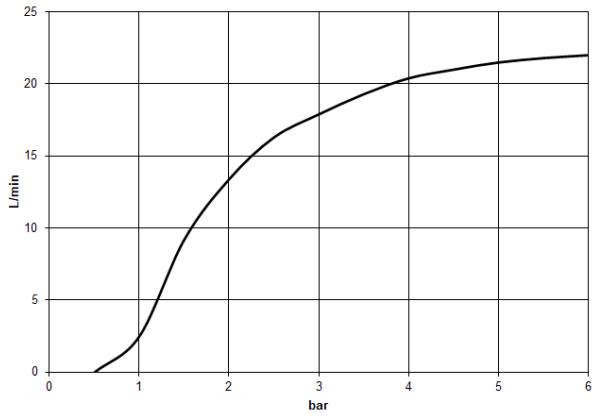

Rain shower with ceiling fixing 400 mm - Platinum

TARA

28 699 970

Fits: TARA, LISSÉ, VAIA, META

- rain shower Ø 400 mm
- PURE RAIN, max. flow rate 20 l/min (at 3 bar)
- Max. flow rate 20 l/min (at 3 bar)
- Function from: 12 l/min
- rosette Ø 60 mm optional
- 1/2" connection
- with anti-scale system
- quick clearing
- WRAS 2212012

Recommended miscellaneous

- Concealed wall elbow -** 35 085 970 90
- max. recess depth 163 mm
 - min. recess depth 90 mm

28 699 970

mm [inches]

Flow rate chart

Certificates

LGA_29238.

WRAS_2212012.