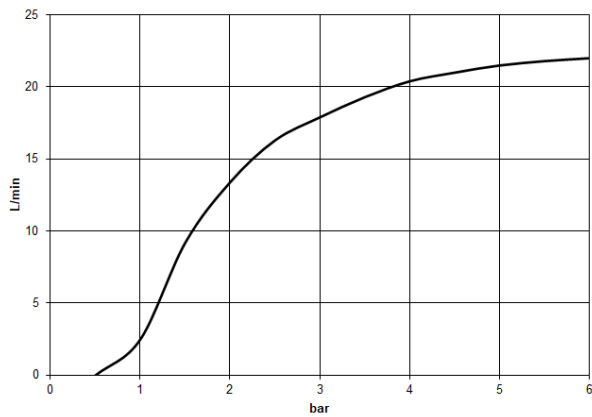

Rain shower with ceiling fixing 400 mm - Dark Chrome

TARA

28 699 970

- rain shower Ø 400 mm
- PURE RAIN, max. flow rate 20 l/min (at 3 bar)
- Max. flow rate 20 l/min (at 3 bar)
- Function from: 12 l/min
- rosette Ø 60 mm optional
- 1/2" connection
- with anti-scale system
- quick clearing
- WRAS 2212012

Recommended miscellaneous

- Concealed wall elbow -** 35 085 970 90
- max. recess depth 163 mm
 - min. recess depth 90 mm

28 699 970

mm [inches]

Flow rate chart

Certificates

LGA_29238.

WRAS_2212012.