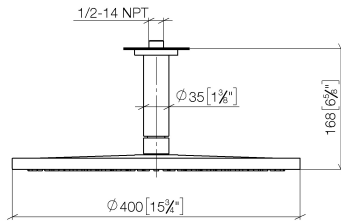

Rain shower with ceiling fixing 400 mm - Dark Chrome

TARA

28 699 970

- rain shower Ø 400 mm
- PURE RAIN, max. flow rate 20 l/min (at 3 bar)
- Max. flow rate 20 l/min (at 3 bar)
- Function from: 12 l/min
- rosette Ø 60 mm optional
- 1/2" connection
- with anti-scale system
- quick clearing
- WRAS 2212012

Fits: TARA, LISSÉ, VAIA, META

Product change as of 1st April 2024: max. flow 20l/min

	Dark Chrome	28 699 970-19
	Chrome	28 699 970-00
	Brushed Platinum	28 699 970-06
	Platinum	28 699 970-08
	Light Gold	28 699 970-26
	Brushed Light Gold	28 699 970-27
	Brushed Durabronze (23kt Gold)	28 699 970-28
	Matte Black	28 699 970-33
	Brushed Bronze	28 699 970-42
	Brushed Champagne (22kt Gold)	28 699 970-46
	Champagne (22kt Gold)	28 699 970-47
	Brushed Chrome	28 699 970-93
	Brushed Dark Platinum	28 699 970-99

Recommended miscellaneous

- Concealed wall elbow -** 35 085 970 90
- max. recess depth 163 mm
 - min. recess depth 90 mm

28 699 970

mm [inches]

Flow rate chart

Certificates

LGA_29238.

WRAS_2212012.