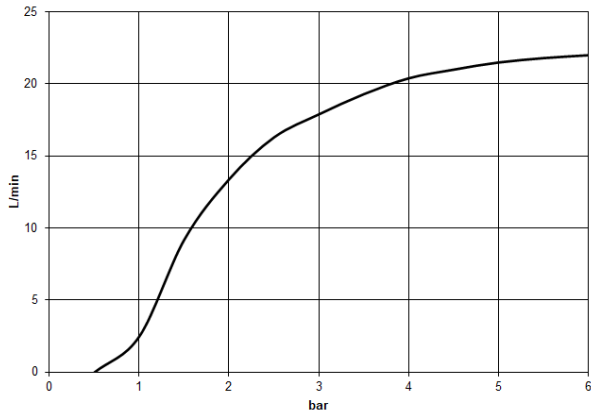

**Rain shower with ceiling fixing 400 mm - Light Gold**

TARA

28 699 970

- rain shower Ø 400 mm
- PURE RAIN, max. flow rate 20 l/min (at 3 bar)
- Max. flow rate 20 l/min (at 3 bar)
- Function from: 12 l/min
- rosette Ø 60 mm optional
- 1/2" connection
- with anti-scale system
- quick clearing
- WRAS 2212012

**Recommended miscellaneous**

- Concealed wall elbow -** 35 085 970 90
- min. recess depth 90 mm
  - max. recess depth 163 mm

28 699 970

mm [inches]

### Flow rate chart