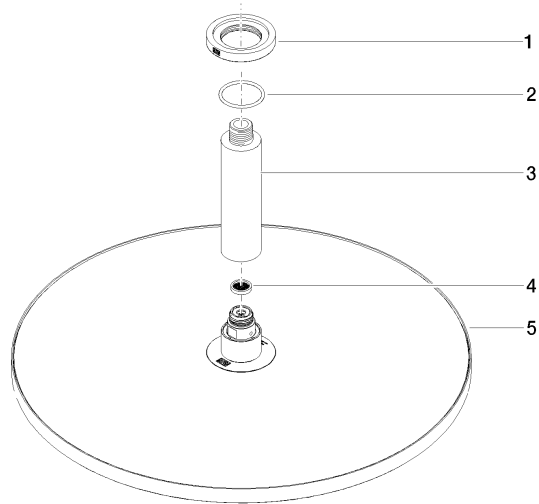

**Rain shower with ceiling fixing 400 mm - Light Gold**

TARA

28 699 970

- rain shower Ø 400 mm
- PURE RAIN, max. flow rate 20 l/min (at 3 bar)
- Max. flow rate 20 l/min (at 3 bar)
- Function from: 12 l/min
- rosette Ø 60 mm optional
- 1/2" connection
- with anti-scale system
- quick clearing
- WRAS 2212012

**Recommended miscellaneous**

- Concealed wall elbow -** 35 085 970 90
- min. recess depth 90 mm
  - max. recess depth 163 mm

28 699 970

mm [inches]

### Flow rate chart

### Spare parts list

No.	Item Number	Name	Quantity used	Delivery time
1	09 27 22 040-26	rosette	1	60
2	09 14 10 141 90	seal	1	2
3	09 11 03 080-26	connection	1	60
4	09 23 01 075 90	insert	1	2
5	04 12 05 090 00-26	shower	1	60
6	90 30 09 069 00 90	key	1	2