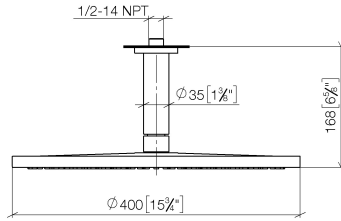

**Rain shower with ceiling fixing 400 mm - Light Gold**

TARA

28 699 970

- rain shower Ø 400 mm
- PURE RAIN, max. flow rate 20 l/min (at 3 bar)
- Max. flow rate 20 l/min (at 3 bar)
- Function from: 12 l/min
- rosette Ø 60 mm optional
- 1/2" connection
- with anti-scale system
- quick clearing
- WRAS 2212012

Fits: TARA, LISSÉ, VAIA, META

Product change as of 1st April 2024: max. flow 20l/min

	Light Gold	28 699 970-26
	Chrome	28 699 970-00
	Brushed Platinum	28 699 970-06
	Platinum	28 699 970-08
	Dark Chrome	28 699 970-19
	Brushed Light Gold	28 699 970-27
	Brushed Durabrass (23kt Gold)	28 699 970-28
	Matte Black	28 699 970-33
	Brushed Bronze	28 699 970-42
	Brushed Champagne (22kt Gold)	28 699 970-46
	Champagne (22kt Gold)	28 699 970-47
	Brushed Chrome	28 699 970-93
	Brushed Dark Platinum	28 699 970-99

**Recommended miscellaneous**

- Concealed wall elbow -** 35 085 970 90
- min. recess depth 90 mm
  - max. recess depth 163 mm

28 699 970

mm [inches]

### Flow rate chart